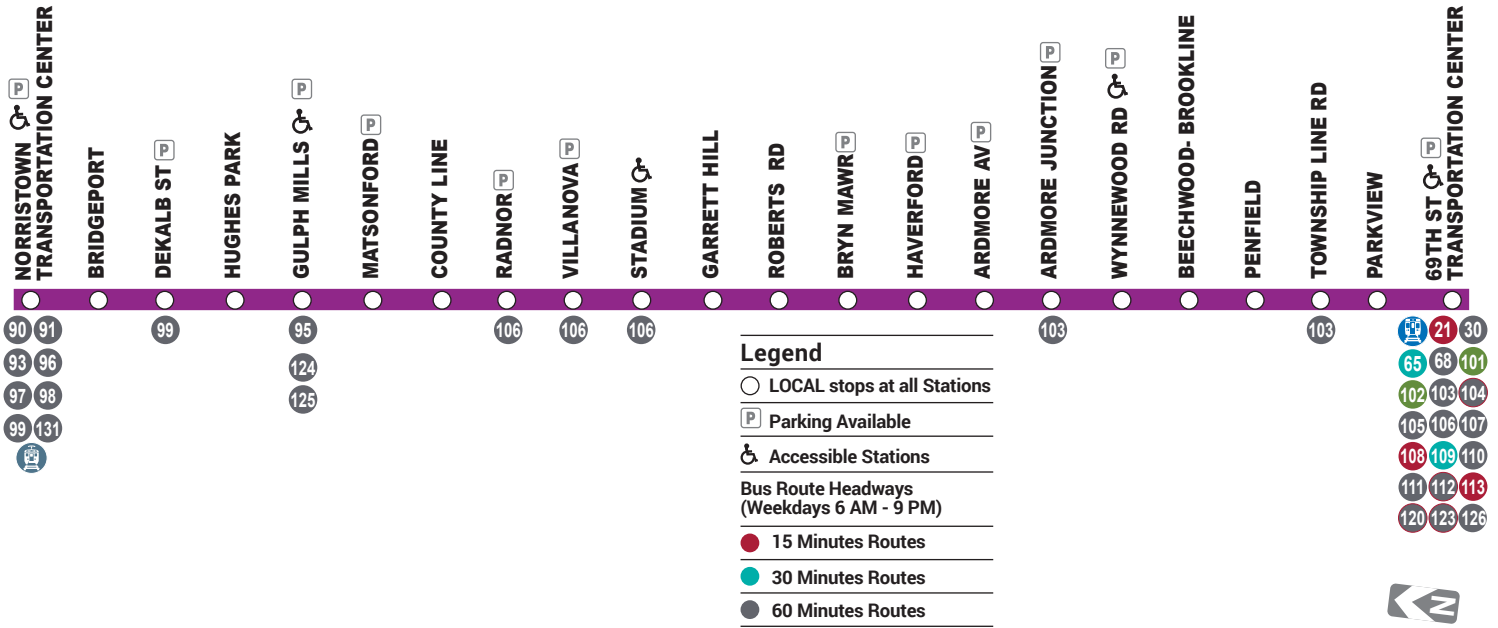

WEEKDAY SERVICE FREQUENCY

every
30
minutes or less

6AM

9PM

Weekdays

To Norristown Transportation Center