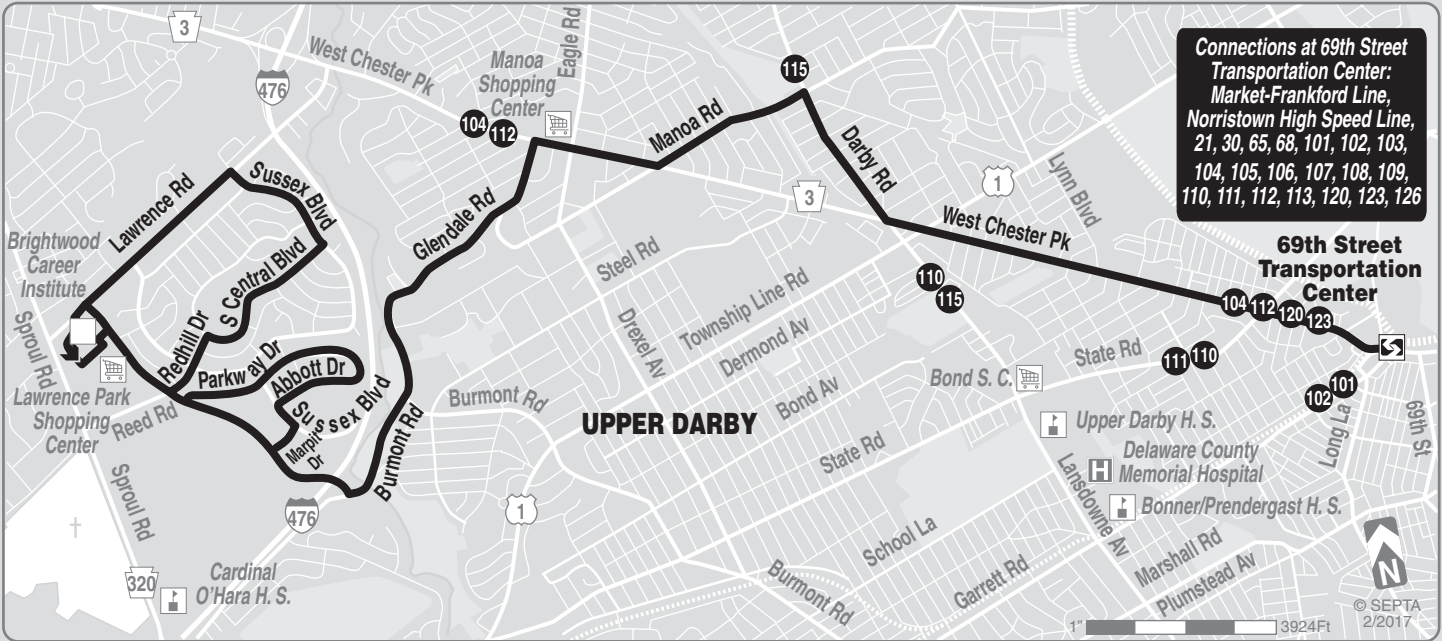

MONDAYS THROUGH FRIDAYS									
To Lawrence Park					To 69th Street Transportation Center				
69th Street Transportation Center	West Chester Pike and Manoa Rd (Manoa)	Sussex Blvd and Abbott Dr (Lawrence Park)	Sussex and South Central Bvds (Lawrence Park)	Lawrence Park Shopping Center (Medical Building)	Lawrence Park Shopping Center (Medical Building)	Sussex and South Central Bvds (Lawrence Park)	Sussex Blvd and Abbott Dr (Lawrence Park)	West Chester Pike and Manoa Rd (Manoa)	69th Street Transportation Center
AM SERVICE					AM SERVICE				
5.18	5.26	5.32	---	5.39	5.42	5.46	---	5.59	6.10
6.15	6.24	6.30	---	6.37	6.13	6.17	---	6.30	6.43
6.45	6.57	7.04	---	7.11	6.43	6.47	---	7.00	7.15
7.12	7.24	7.32	---	7.41	7.18	7.23	---	7.37	7.52
7.46	7.59	8.07	---	8.16	7.46	7.51	---	8.05	8.20
8.12	8.26	8.35	---	8.44	8.21	8.26	---	8.39	8.52
8.42	8.55	9.03	---	9.12	8.52	8.56	---	9.08	9.23
9.23	9.33	9.39	---	9.48	9.55	9.59	---	10.10	10.22
10.23	10.33	10.38	---	10.47	10.55	10.59	---	11.11	11.23
11.23	11.33	11.39	---	11.48					
PM SERVICE					PM SERVICE				
12.23	12.34	12.40	---	12.49	12.06	12.10	---	12.21	12.32
1.23	1.34	1.40	---	1.49	1.06	1.10	---	1.21	1.32
2.23	2.36	2.43	---	2.52	2.10	---	2.14	2.24	2.37
3.25	3.38	---	3.49	3.54	3.10	---	3.15	3.26	3.39
4.30	4.43	---	4.56	5.01	4.10	---	4.15	4.26	4.39
5.00	5.13	---	5.27	5.32	4.40	---	4.45	4.57	5.10
5.30	5.43	---	5.55	6.00	5.10	---	5.15	5.27	5.40
6.00	6.13	---	6.25	6.30	5.40	---	5.45	5.57	6.10
6.30	6.42	---	6.54	6.58	6.10	---	6.14	6.25	6.37
7.35	7.47	---	7.58	8.02	8.15	---	8.19	8.28	8.38
					10.37	---	10.41	10.49	10.59

TRAVEL TIPS

- Sunday schedule will be operated on New Year's, Memorial, Independence, Labor, Thanksgiving, and Christmas days.
- Fare payment options: cash, transfers, tokens, passes. Go to www.septa.org or m.septa.org for schedules & real time information. Try **Schedules to Go** for next 10 scheduled trips (smart phone users) or **SMS Schedules** for next 4 scheduled trips (by text message); See bus/trolley locations on **TransitView**.
- To **SAVE** Money on Your Commute visit www.thecommuterschoice.com

Subject To Change

SATURDAYS										
To Lawrence Park					To 69th Street Transportation Center					
69th Street Transportation Center	West Chester Pike and Manoa Rd (Manoa)	Sussex Blvd and Abbott Dr (Lawrence Park)	Lawrence Park Shopping Center (Medical Building)	Lawrence Park Shopping Center (Medical Building)	Sussex Blvd and Abbott Dr (Lawrence Park)	West Chester Pike and Manoa Rd (Manoa)	69th Street Transportation Center	Lawrence Park Shopping Center (Medical Building)	West Chester Pike and Manoa Rd (Manoa)	69th Street Transportation Center
AM SERVICE					AM SERVICE					
6.35	6.44	6.49	6.56		7.02	---	7.10	7.21		
7.35	7.44	7.49	7.57		8.02	---	8.11	8.22		
8.35	8.45	8.50	8.58		9.02	---	9.12	9.23		
9.35	9.45	9.52	10.00		10.10	---	10.21	10.32		
10.35	10.46	10.53	11.01		11.10	---	11.21	11.33		
11.35	11.46	11.53	12.01							
PM SERVICE					PM SERVICE					
12.35	12.46	12.53	1.01		12.10	---	12.21	12.33		
1.35	1.47	---	2.01		1.10	1.15	1.23	1.34		
2.35	2.49	---	3.03		2.10	2.15	2.25	2.36		
3.35	3.49	---	4.03		3.10	3.15	3.27	3.38		
4.35	4.49	---	5.03		4.10	4.15	4.27	4.38		
5.35	5.49	---	6.00		5.10	5.14	5.24	5.35		
6.35	6.49	---	7.00		6.10	6.14	6.24	6.35		
					7.10	7.14	7.24	7.35