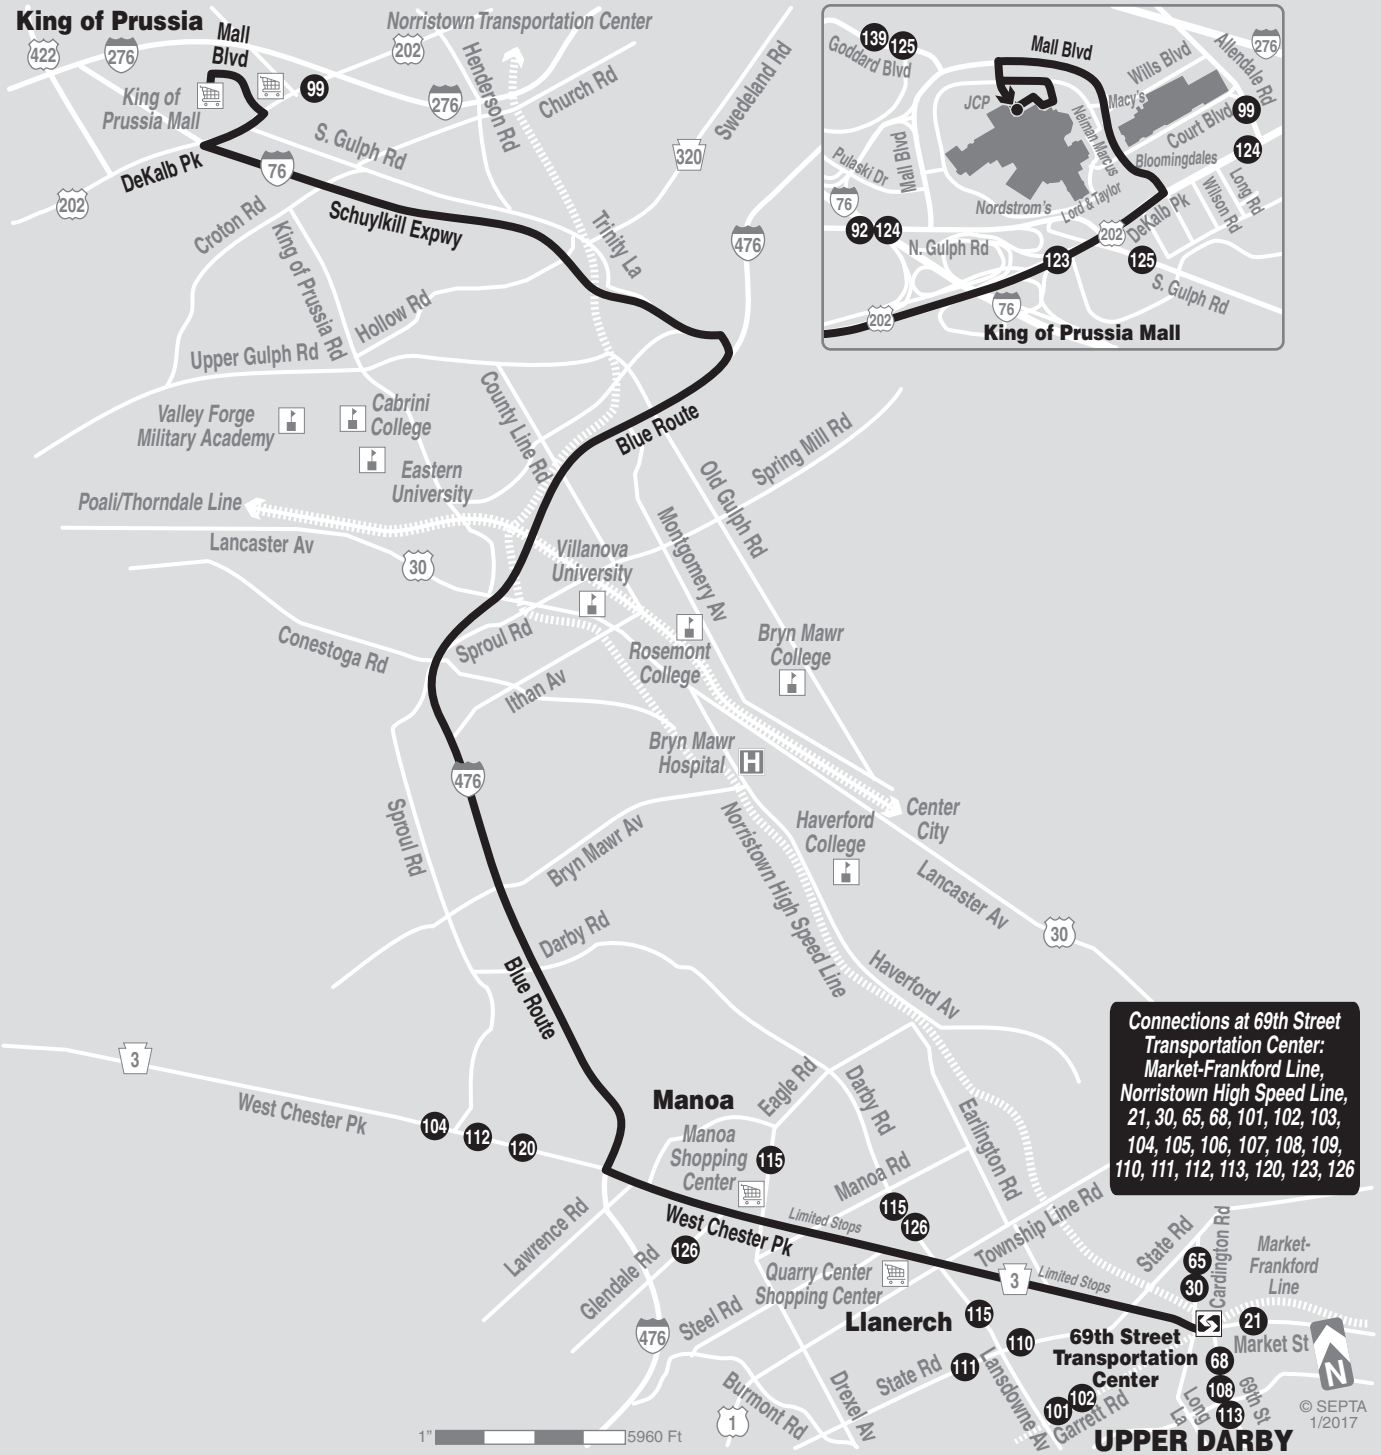

## King of Prussia to 69th Street Transportation Center

via West Chester Pike  
and Interstate 476

Customer Service 610-734-1300  
TDD/TTY 215-580-7853  
[www.septa.org](http://www.septa.org)

| <b>MONDAYS THROUGH FRIDAYS</b>    |  |                                       |                                       |  |                                   |
|-----------------------------------|--|---------------------------------------|---------------------------------------|--|-----------------------------------|
| To King of Prussia                |  |                                       | To 69th Street Transportation Center  |  |                                   |
| 69th Street Transportation Center | West Chester Pike and Eagle Rd (Manoa) | King of Prussia Mall (Transit Center) | King of Prussia Mall (Transit Center) | West Chester Pike and Eagle Rd (Manoa) | 69th Street Transportation Center |
| <b>AM SERVICE</b>                 |  |                                       | <b>AM SERVICE</b>                     |  |                                   |
| 4.55                              | 5.07                                   | 5.26                                  | 8.50                                  | 9.15                                   | 9.31                              |
| 5.30                              | 5.42                                   | 6.01                                  | 9.20                                  | 9.45                                   | 9.58                              |
| 6.10                              | 6.22                                   | 6.42                                  | 9.50                                  | 10.15                                  | 10.28                             |
| 7.20                              | 7.33                                   | 7.58                                  | 10.20                                 | 10.43                                  | 10.56                             |
| 8.15                              | 8.33                                   | 8.55                                  | 10.50                                 | 11.13                                  | 11.26                             |
| 8.55                              | 9.13                                   | 9.33                                  | 11.20                                 | 11.43                                  | 11.59                             |
| 9.25                              | 9.38                                   | 9.58                                  | 11.50                                 | 12.13                                  | 12.26                             |
| 9.55                              | 10.08                                  | 10.28                                 | <b>PM SERVICE</b>                     |  |                                   |
| 10.25                             | 10.38                                  | 10.58                                 | 12.20                                 | 12.43                                  | 12.56                             |
| 10.55                             | 11.08                                  | 11.28                                 | 12.50                                 | 1.13                                   | 1.26                              |
| 11.25                             | 11.38                                  | 11.58                                 | 1.20                                  | 1.43                                   | 1.56                              |
| 11.55                             | 12.08                                  | 12.28                                 | 1.50                                  | 2.13                                   | 2.26                              |
| <b>PM SERVICE</b>                 |  |                                       | 2.20                                  | 2.43                                   | 2.59                              |
| 12.25                             | 12.38                                  | 12.58                                 | 2.50                                  | 3.13                                   | 3.26                              |
| 12.55                             | 1.08                                   | 1.28                                  | 3.20                                  | 3.43                                   | 3.56                              |
| 1.25                              | 1.38                                   | 1.58                                  | 3.50                                  | 4.16                                   | 4.31                              |
| 1.55                              | 2.08                                   | 2.28                                  | 4.20                                  | 4.47                                   | 5.02                              |
| 2.25                              | 2.38                                   | 2.58                                  | 4.50                                  | 5.17                                   | 5.32                              |
| 2.55                              | 3.08                                   | 3.28                                  | 5.25                                  | 5.52                                   | 6.04                              |
| 3.25                              | 3.38                                   | 3.58                                  | 6.05                                  | 6.31                                   | 6.43                              |
| 3.55                              | 4.11                                   | 4.31                                  | 6.45                                  | 7.10                                   | 7.22                              |
| 4.25                              | 4.41                                   | 5.01                                  | 7.20                                  | 7.41                                   | 7.50                              |
| 4.55                              | 5.13                                   | 5.34                                  | 8.00                                  | 8.21                                   | 8.33                              |
| 5.55                              | 6.09                                   | 6.30                                  | 8.45                                  | 9.06                                   | 9.15                              |
| 7.00                              | 7.14                                   | 7.35                                  | 9.15                                  | 9.36                                   | 9.45                              |
| 8.00                              | 8.11                                   | 8.31                                  | 9.45                                  | 10.06                                  | 10.15                             |
| 9.00                              | 9.11                                   | 9.31                                  | 11.10                                 | 11.31                                  | 11.40                             |