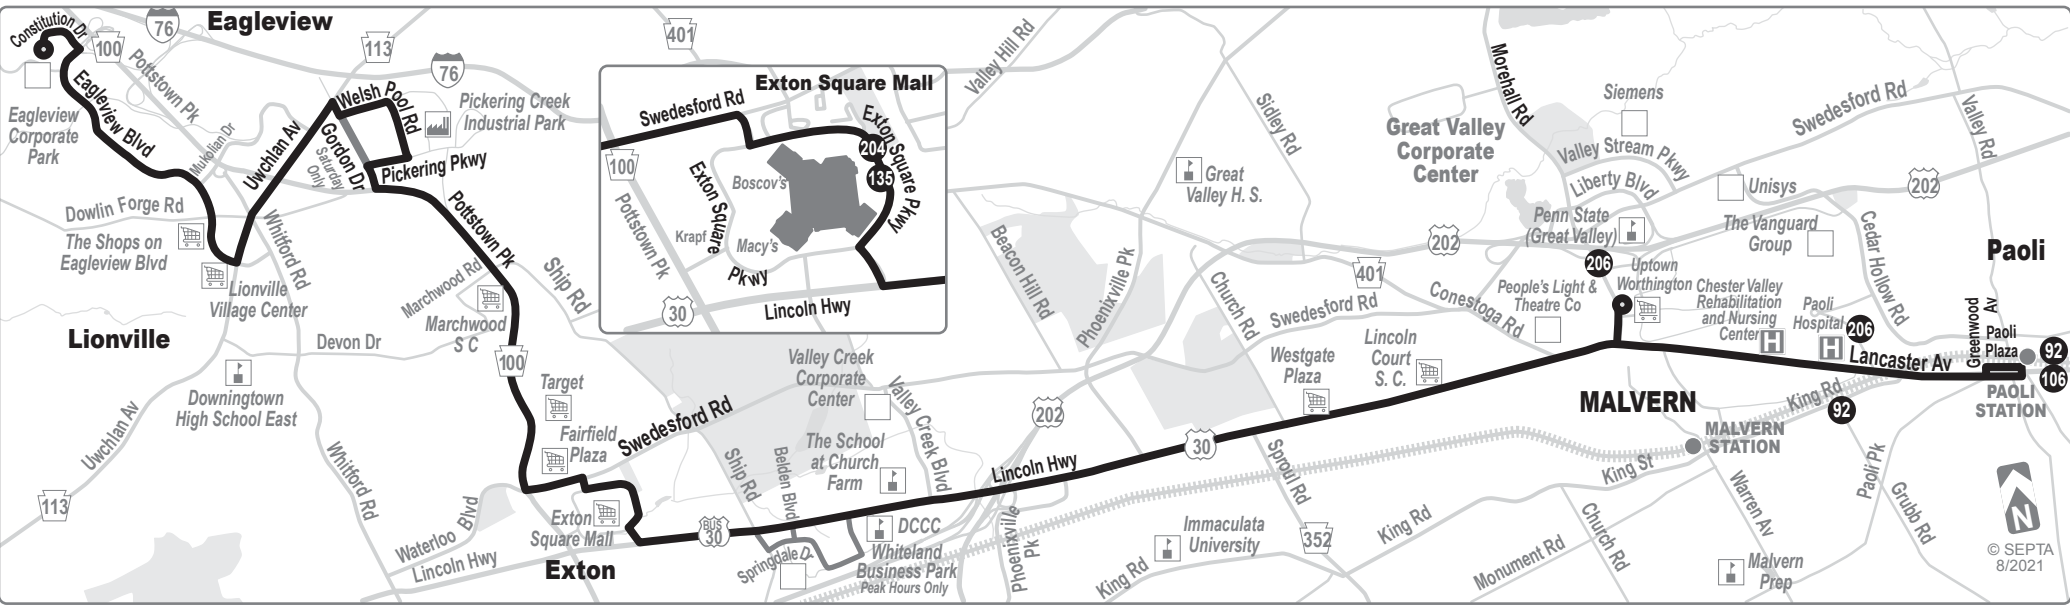

Eagleview

Exton Square Mall

MALVERN

Paoli

PAOLI STATION

MALVERN STATION

Exton

Lionville

© SEPTA
8/2021