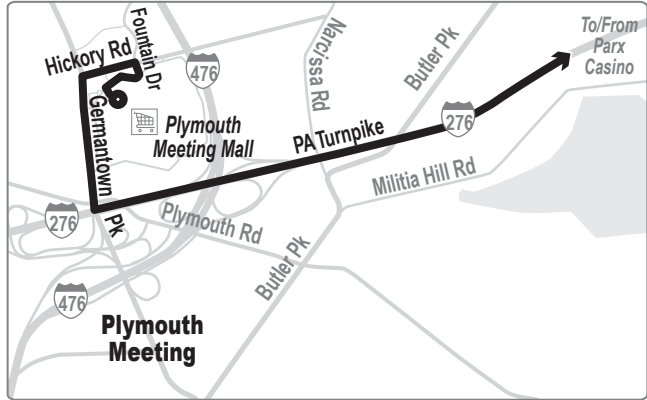

TRAVEL TIPS

- Route 150 does not operate on Sundays or Holidays (New Year's, Memorial, Independence, Labor, Thanksgiving, and Christmas days).
- Fare payment options: cash, or SEPTA Key Card with Pass or Travel Wallet Funds. Go to www.septa.org or m.septa.org for schedules & real time information. Try Schedules to Go for next 10 scheduled trips (smart phone users) or SMS Schedules for next 4 scheduled trips (by text message); See bus/trolley locations on TransitView.
- To SAVE Money on Your Commute visit www.thecommuterschoice.com