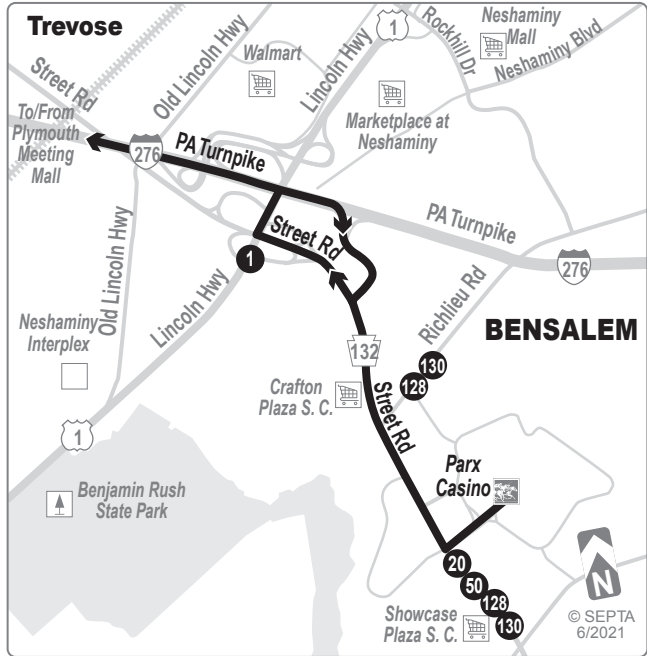

TRAVEL TIPS

- Route 150 does not operate on Sundays or Holidays (New Year's, Memorial, Independence, Labor, Thanksgiving, and Christmas days).
- Fare payment options: cash, or SEPTA Key Card with Pass or Travel Wallet Funds. Go to www.septa.org or m.septa.org for schedules & real time information. Try Schedules to Go for next 10 scheduled trips (smart phone users) or SMS Schedules for next 4 scheduled trips (by text message); See bus/trolley locations on TransitView.
- To SAVE Money on Your Commute visit www.thecommuterschoice.com