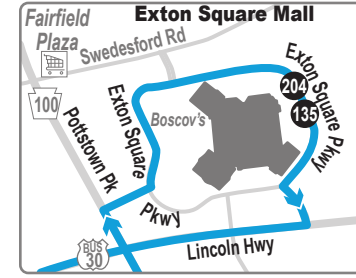

**[www.septa.org](http://www.septa.org)**

© SEPTA  
8/2021

**Connections at West Chester Transportation Center:**  
SEPTA Routes 92, 104, 135  
and TMACC's SCCOOT

Weekdays							
To Coatesville							
West Chester Transportation Center	Pottstown Pk and Boot Rd	Exton Square Mall (near Chester County Library)	Brandywine Square	Downingtown Station	Lincoln Hwy and PA Route 340 (Thorndale)	Lincoln Hwy and Cain Rd (Cain)	Madison St and Strode Av (Coatesville)
AM SERVICE							
6.10	6.18	6.26	6.34	6.38	6.42	6.47	6.55
7.20	7.29	7.38	7.47	7.53	7.58	8.03	8.13
8.32	8.42	8.52	9.01	9.07	9.12	9.17	9.27
9.52	10.02	10.12	10.21	10.27	10.32	10.37	10.48
11.00	11.09	11.18	11.27	11.33	11.38	11.43	11.54
PM SERVICE							
12.22	12.31	12.40	12.50	12.56	1.01	1.06	1.18
1.32	1.41	1.50	2.00	2.06	2.11	2.18	2.31
2.45	2.55	3.05	3.16	3.23	3.30	3.38	3.51
4.05	4.16	4.26	4.37	4.44	4.51	4.59	5.12
5.37	5.48	5.58	6.10	6.16	6.21	6.28	6.38
6.45	6.55	7.04	7.14	7.20	7.25	7.30	7.39
8.10	8.19	8.28	8.38	8.44	8.49	8.54	9.03
9.10	9.19	9.27	9.35	9.39	9.44	9.49	9.58

Weekdays							
To West Chester Transportation Center							
Madison St and Strode Av (Coatesville)	Lincoln Hwy and Cain Rd (Cain)	Lincoln Hwy and PA Route 340 (Thorndale)	Downingtown Station	Brandywine Square	Exton Square Mall (near Chester County Library)	Pottstown Pk and Boot Rd	West Chester Transportation Center
AM SERVICE							
6.05	6.17	6.22	6.26	6.33	6.43	6.52	7.02
7.15	7.28	7.34	7.39	7.46	7.57	8.07	8.17
8.35	8.47	8.53	8.57	9.03	9.15	9.23	9.33
9.50	10.02	10.08	10.12	10.18	10.31	10.39	10.49
11.05	11.17	11.23	11.27	11.33	11.46	11.54	12.04
PM SERVICE							
12.15	12.27	12.33	12.37	12.43	12.56	1.04	1.14
1.35	1.47	1.53	1.57	2.03	2.16	2.26	2.36
2.45	2.57	3.03	3.07	3.14	3.28	3.38	3.49
4.10	4.22	4.29	4.33	4.40	4.54	5.05	5.16
5.25	5.37	5.44	5.48	5.55	6.09	6.17	6.27
7.00	7.12	7.18	7.22	7.28	7.41	7.49	7.59
8.00	8.12	8.18	8.22	8.27	8.37	8.46	8.55