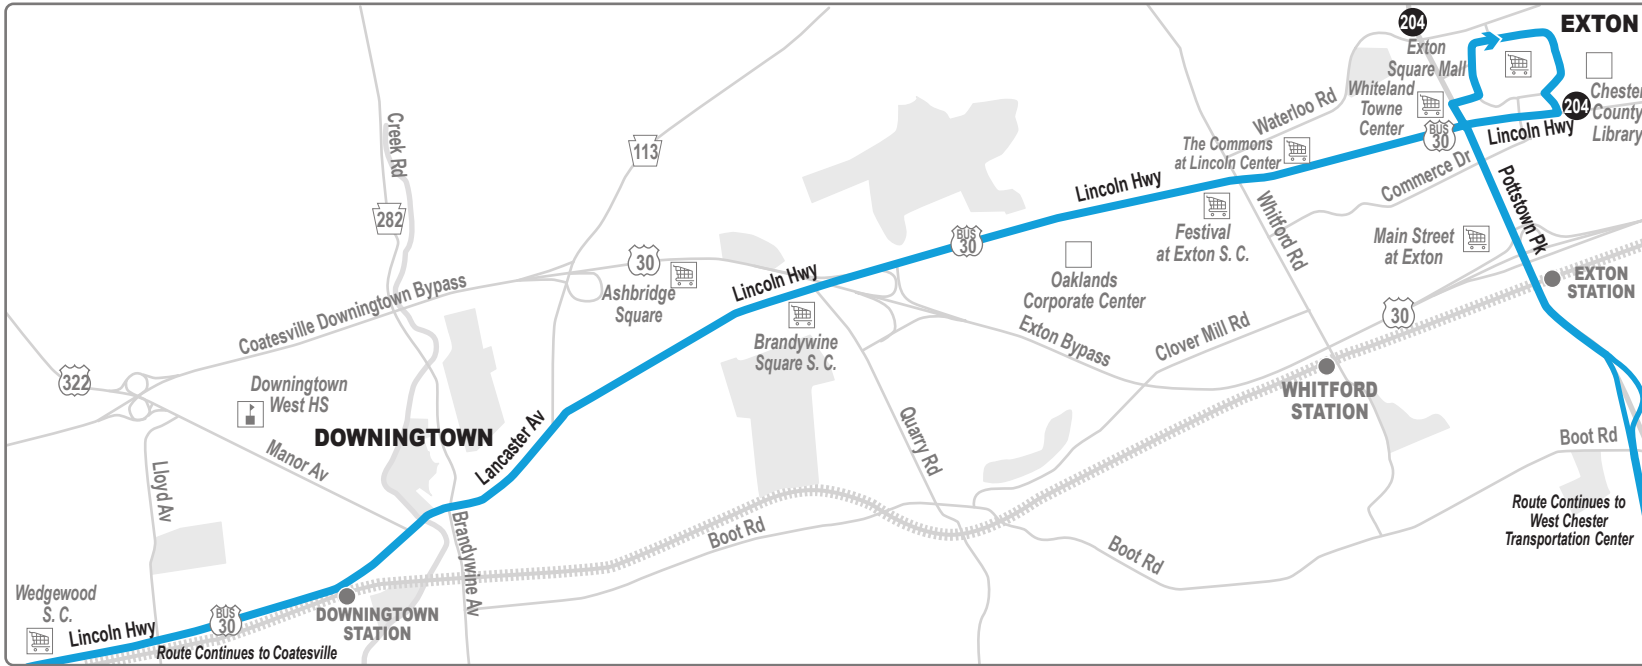

**[www.septa.org](http://www.septa.org)**

© SEPTA  
8/2021

**Connections at West Chester Transportation Center:**  
SEPTA Routes 92, 104, 135  
and TMACC's SCCOOT

Weekdays							
To Coatesville							
West Chester Transportation Center	Pottstown Pk and Boot Rd	Exton Square Mall (near Chester County Library)	Brandywine Square	Downingtown Station	Lincoln Hwy and PA Route 340 (Thorndale)	Lincoln Hwy and Cain Rd (Cain)	Madison St and Strode Av (Coatesville)
AM SERVICE							
6.10	6.18	6.26	6.34	6.38	6.42	6.47	6.55
7.20	7.29	7.38	7.47	7.53	7.58	8.03	8.13
8.32	8.42	8.52	9.01	9.07	9.12	9.17	9.27
9.52	10.02	10.12	10.21	10.27	10.32	10.37	10.48
11.00	11.09	11.18	11.27	11.33	11.38	11.43	11.54
PM SERVICE							
12.22	12.31	12.40	12.50	12.56	1.01	1.06	1.18
1.32	1.41	1.50	2.00	2.06	2.11	2.18	2.31
2.45	2.55	3.05	3.16	3.23	3.30	3.38	3.51
4.05	4.16	4.26	4.37	4.44	4.51	4.59	5.12
5.37	5.48	5.58	6.10	6.16	6.21	6.28	6.38
6.45	6.55	7.04	7.14	7.20	7.25	7.30	7.39
8.10	8.19	8.28	8.38	8.44	8.49	8.54	9.03
9.10	9.19	9.27	9.35	9.39	9.44	9.49	9.58

Weekdays							
To West Chester Transportation Center							
Madison St and Strode Av (Coatesville)	Lincoln Hwy and Cain Rd (Cain)	Lincoln Hwy and PA Route 340 (Thorndale)	Downingtown Station	Brandywine Square	Exton Square Mall (near Chester County Library)	Pottstown Pk and Boot Rd	West Chester Transportation Center
AM SERVICE							
6.05	6.17	6.22	6.26	6.33	6.43	6.52	7.02
7.15	7.28	7.34	7.39	7.46	7.57	8.07	8.17
8.35	8.47	8.53	8.57	9.03	9.15	9.23	9.33
9.50	10.02	10.08	10.12	10.18	10.31	10.39	10.49
11.05	11.17	11.23	11.27	11.33	11.46	11.54	12.04
PM SERVICE							
12.15	12.27	12.33	12.37	12.43	12.56	1.04	1.14
1.35	1.47	1.53	1.57	2.03	2.16	2.26	2.36
2.45	2.57	3.03	3.07	3.14	3.28	3.38	3.49
4.10	4.22	4.29	4.33	4.40	4.54	5.05	5.16
5.25	5.37	5.44	5.48	5.55	6.09	6.17	6.27
7.00	7.12	7.18	7.22	7.28	7.41	7.49	7.59
8.00	8.12	8.18	8.22	8.27	8.37	8.46	8.55