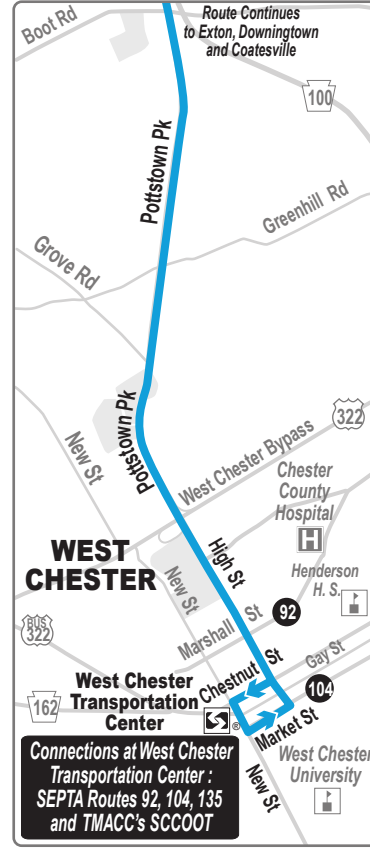

**[www.septa.org](http://www.septa.org)**

© SEPTA  
8/2021

**Connections at West Chester Transportation Center:**  
SEPTA Routes 92, 104, 135  
and TMACC's SCCOOT

Weekdays							
To Coatesville							
West Chester Transportation Center	Pottstown Pk and Boot Rd	Exton Square Mall (near Chester County Library)	Brandywine Square	Downingtown Station	Lincoln Hwy and PA Route 340 (Thorndale)	Lincoln Hwy and Cain Rd (Cain)	Madison St and Strode Av (Coatesville)
AM SERVICE							
6.10	6.18	6.26	6.34	6.38	6.42	6.47	6.55
7.20	7.29	7.38	7.47	7.53	7.58	8.03	8.13
8.32	8.42	8.52	9.01	9.07	9.12	9.17	9.27
9.52	10.02	10.12	10.21	10.27	10.32	10.37	10.48
11.00	11.09	11.18	11.27	11.33	11.38	11.43	11.54
PM SERVICE							
12.22	12.31	12.40	12.50	12.56	1.01	1.06	1.18
1.32	1.41	1.50	2.00	2.06	2.11	2.18	2.31
2.45	2.55	3.05	3.16	3.23	3.30	3.38	3.51
4.05	4.16	4.26	4.37	4.44	4.51	4.59	5.12
5.37	5.48	5.58	6.10	6.16	6.21	6.28	6.38
6.45	6.55	7.04	7.14	7.20	7.25	7.30	7.39
8.10	8.19	8.28	8.38	8.44	8.49	8.54	9.03
9.10	9.19	9.27	9.35	9.39	9.44	9.49	9.58

Weekdays							
To West Chester Transportation Center							
Madison St and Strode Av (Coatesville)	Lincoln Hwy and Cain Rd (Cain)	Lincoln Hwy and PA Route 340 (Thorndale)	Downingtown Station	Brandywine Square	Exton Square Mall (near Chester County Library)	Pottstown Pk and Boot Rd	West Chester Transportation Center
AM SERVICE							
6.05	6.17	6.22	6.26	6.33	6.43	6.52	7.02
7.15	7.28	7.34	7.39	7.46	7.57	8.07	8.17
8.35	8.47	8.53	8.57	9.03	9.15	9.23	9.33
9.50	10.02	10.08	10.12	10.18	10.31	10.39	10.49
11.05	11.17	11.23	11.27	11.33	11.46	11.54	12.04
PM SERVICE							
12.15	12.27	12.33	12.37	12.43	12.56	1.04	1.14
1.35	1.47	1.53	1.57	2.03	2.16	2.26	2.36
2.45	2.57	3.03	3.07	3.14	3.28	3.38	3.49
4.10	4.22	4.29	4.33	4.40	4.54	5.05	5.16
5.25	5.37	5.44	5.48	5.55	6.09	6.17	6.27
7.00	7.12	7.18	7.22	7.28	7.41	7.49	7.59
8.00	8.12	8.18	8.22	8.27	8.37	8.46	8.55