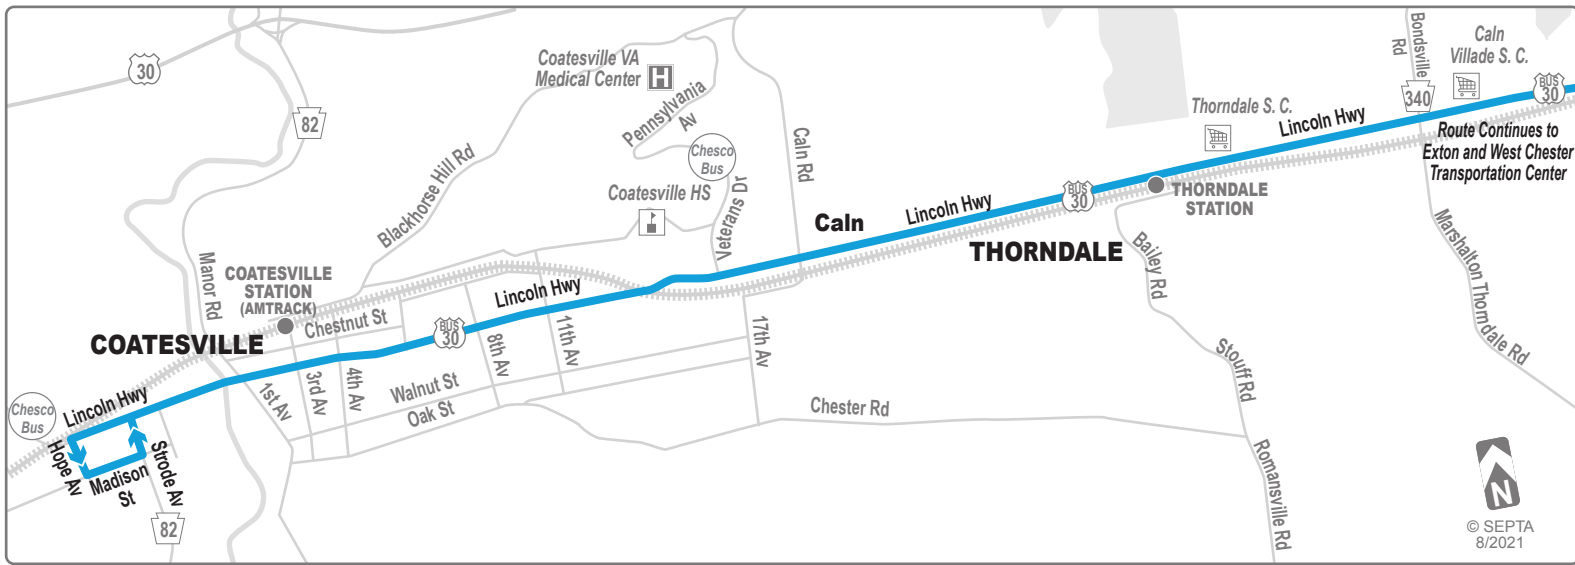

**[www.septa.org](http://www.septa.org)**

© SEPTA  
8/2021

**Connections at West Chester Transportation Center:**  
SEPTA Routes 92, 104, 135  
and TMACC's SCCOOT

Weekdays							
To Coatesville							
West Chester Transportation Center	Pottstown Pk and Boot Rd	Exton Square Mall (near Chester County Library)	Brandywine Square	Downingtown Station	Lincoln Hwy and PA Route 340 (Thorndale)	Lincoln Hwy and Cain Rd (Cain)	Madison St and Strode Av (Coatesville)
AM SERVICE							
6.10	6.18	6.26	6.34	6.38	6.42	6.47	6.55
7.20	7.29	7.38	7.47	7.53	7.58	8.03	8.13
8.32	8.42	8.52	9.01	9.07	9.12	9.17	9.27
9.52	10.02	10.12	10.21	10.27	10.32	10.37	10.48
11.00	11.09	11.18	11.27	11.33	11.38	11.43	11.54
PM SERVICE							
12.22	12.31	12.40	12.50	12.56	1.01	1.06	1.18
1.32	1.41	1.50	2.00	2.06	2.11	2.18	2.31
2.45	2.55	3.05	3.16	3.23	3.30	3.38	3.51
4.05	4.16	4.26	4.37	4.44	4.51	4.59	5.12
5.37	5.48	5.58	6.10	6.16	6.21	6.28	6.38
6.45	6.55	7.04	7.14	7.20	7.25	7.30	7.39
8.10	8.19	8.28	8.38	8.44	8.49	8.54	9.03
9.10	9.19	9.27	9.35	9.39	9.44	9.49	9.58

Weekdays							
To West Chester Transportation Center							
Madison St and Strode Av (Coatesville)	Lincoln Hwy and Cain Rd (Cain)	Lincoln Hwy and PA Route 340 (Thorndale)	Downingtown Station	Brandywine Square	Exton Square Mall (near Chester County Library)	Pottstown Pk and Boot Rd	West Chester Transportation Center
AM SERVICE							
6.05	6.17	6.22	6.26	6.33	6.43	6.52	7.02
7.15	7.28	7.34	7.39	7.46	7.57	8.07	8.17
8.35	8.47	8.53	8.57	9.03	9.15	9.23	9.33
9.50	10.02	10.08	10.12	10.18	10.31	10.39	10.49
11.05	11.17	11.23	11.27	11.33	11.46	11.54	12.04
PM SERVICE							
12.15	12.27	12.33	12.37	12.43	12.56	1.04	1.14
1.35	1.47	1.53	1.57	2.03	2.16	2.26	2.36
2.45	2.57	3.03	3.07	3.14	3.28	3.38	3.49
4.10	4.22	4.29	4.33	4.40	4.54	5.05	5.16
5.25	5.37	5.44	5.48	5.55	6.09	6.17	6.27
7.00	7.12	7.18	7.22	7.28	7.41	7.49	7.59
8.00	8.12	8.18	8.22	8.27	8.37	8.46	8.55