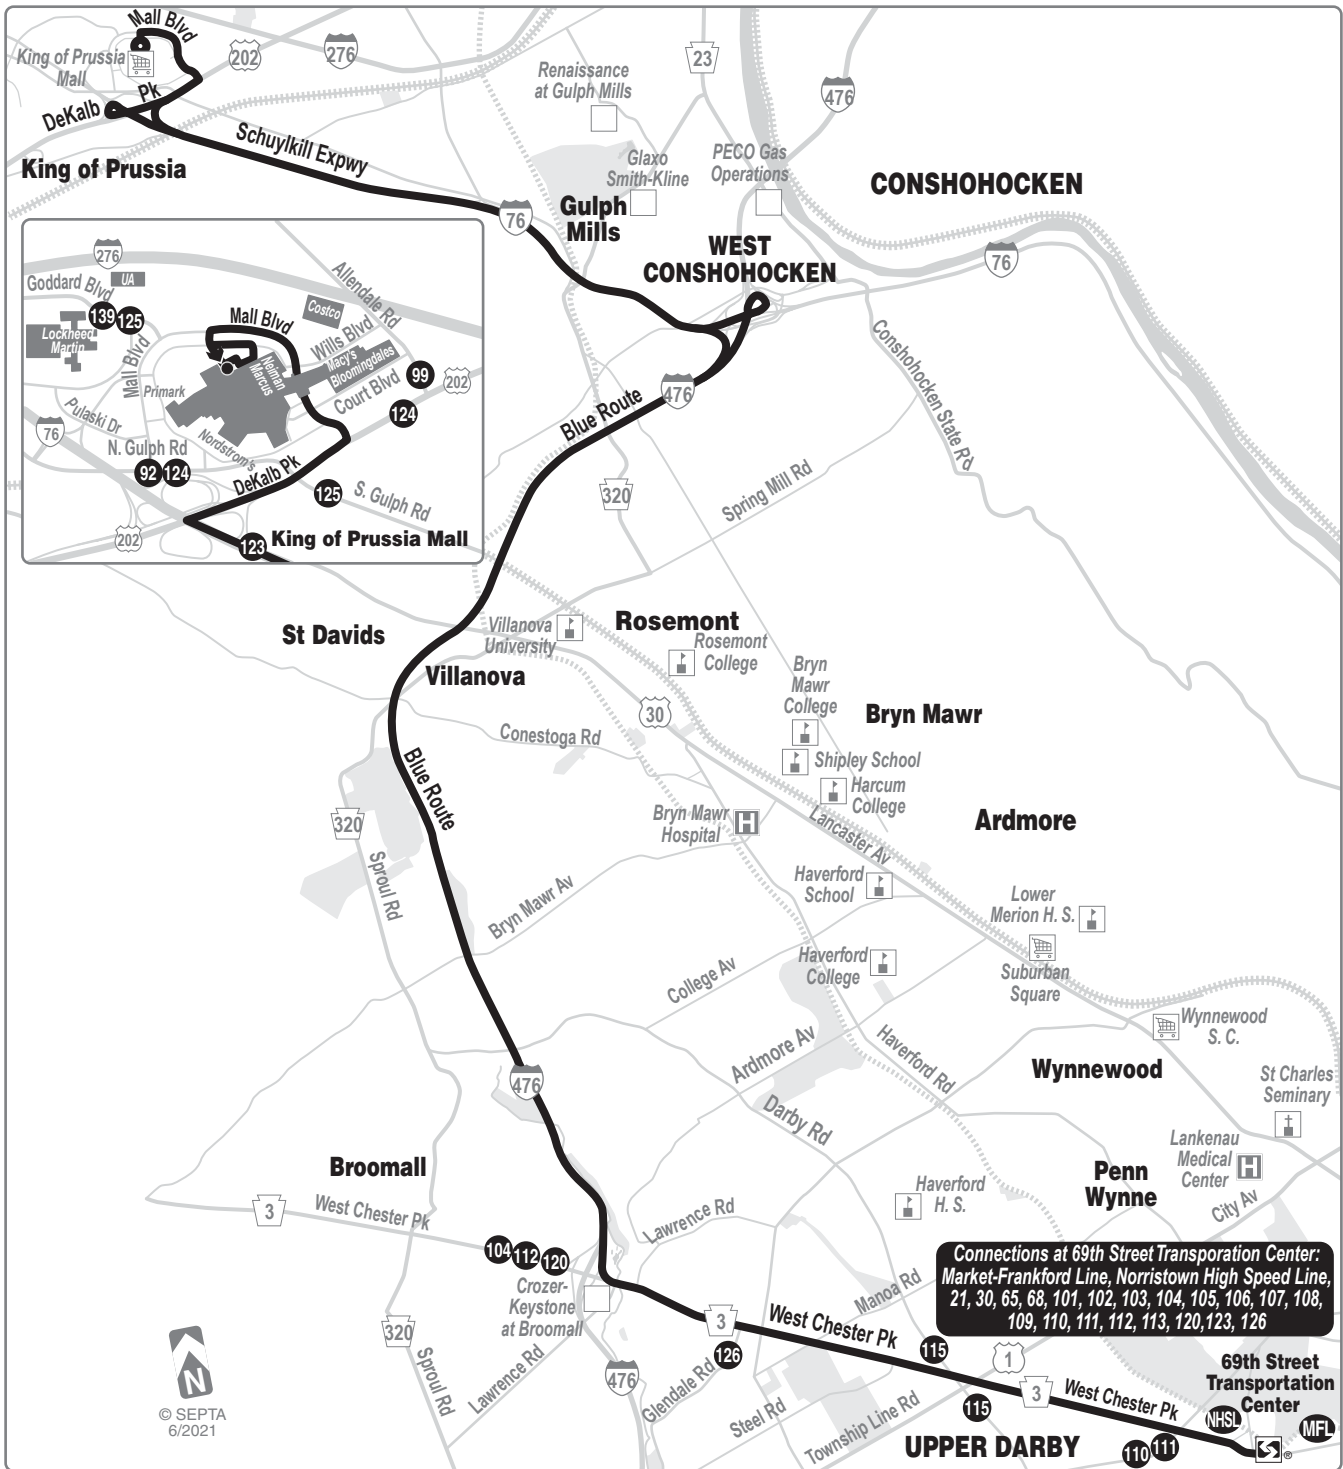

Connections at 69th Street Transportation Center:
 Market-Frankford Line, Norristown High Speed Line,
 21, 30, 65, 68, 101, 102, 103, 104, 105, 106, 107, 108,
 109, 110, 111, 112, 113, 120, 123, 126

Weekdays		
To King of Prussia		
69th Street Transportation Center	West Chester Pike and Eagle Rd (Manoa)	King of Prussia Mall (Transit Center)
AM SERVICE		
4.47	4.59	5.18
5.15	5.27	5.46
5.45	5.57	6.16
6.15	6.28	6.48
7.15	7.32	7.57
8.15	8.32	8.54
8.55	9.12	9.32
9.25	9.42	10.02
9.55	10.11	10.31
10.25	10.41	11.01
10.55	11.11	11.31
11.25	11.41	12.01
11.55	12.11	12.31
PM SERVICE		
12.25	12.41	1.01
12.55	1.11	1.31
1.25	1.41	2.01
1.55	2.11	2.31
2.30	2.46	3.06
3.00	3.16	3.36
3.30	3.47	4.07
4.00	4.16	4.36
4.30	4.46	5.06
5.05	5.21	5.42
6.00	6.16	6.37
7.15	7.31	7.51
8.00	8.15	8.35
9.10	9.25	9.45

Weekdays		
To 69th Street Transportation Center		
King of Prussia Mall (Transit Center)	West Chester Pike and Eagle Rd (Manoa)	69th Street Transportation Center
AM SERVICE		
8.15	8.40	8.56
8.47	9.12	9.28
9.17	9.42	9.57
9.47	10.12	10.27
10.17	10.42	10.57
10.47	11.10	11.25
11.17	11.40	11.55
11.47	12.10	12.25
PM SERVICE		
12.17	12.40	12.55
12.47	1.10	1.25
1.17	1.40	1.55
1.47	2.10	2.25
2.17	2.40	2.55
2.47	3.10	3.25
3.20	3.43	3.59
3.50	4.16	4.32
4.30	4.57	5.13
5.00	5.27	5.43
5.35	6.02	6.18
6.10	6.36	6.52
6.57	7.22	7.36
7.45	8.06	8.16
8.15	8.36	8.50
8.45	9.06	9.16
9.15	9.36	9.46
9.55	10.16	10.26
11.10	11.31	11.41

Saturdays		
To King of Prussia		
69th Street Transportation Center	West Chester Pike and Eagle Rd (Manoa)	King of Prussia Mall (Transit Center)
AM SERVICE		
6.50	7.01	7.19
7.25	7.36	7.54
7.55	8.07	8.26
8.25	8.37	8.56
8.55	9.07	9.26
9.25	9.37	9.56
9.55	10.07	10.26
10.25	10.37	10.58
10.55	11.07	11.28
11.25	11.37	11.58
11.55	12.07	12.28
PM SERVICE		
12.25	12.37	12.58
12.55	1.07	1.28
1.25	1.37	1.58
1.55	2.07	2.28
2.25	2.37	2.58
2.55	3.07	3.28
3.25	3.37	3.58
3.55	4.07	4.28
4.25	4.37	4.58
4.55	5.07	5.28
5.25	5.37	5.58
5.55	6.06	6.25
7.00	7.11	7.30
8.00	8.11	8.30
9.05	9.16	9.35