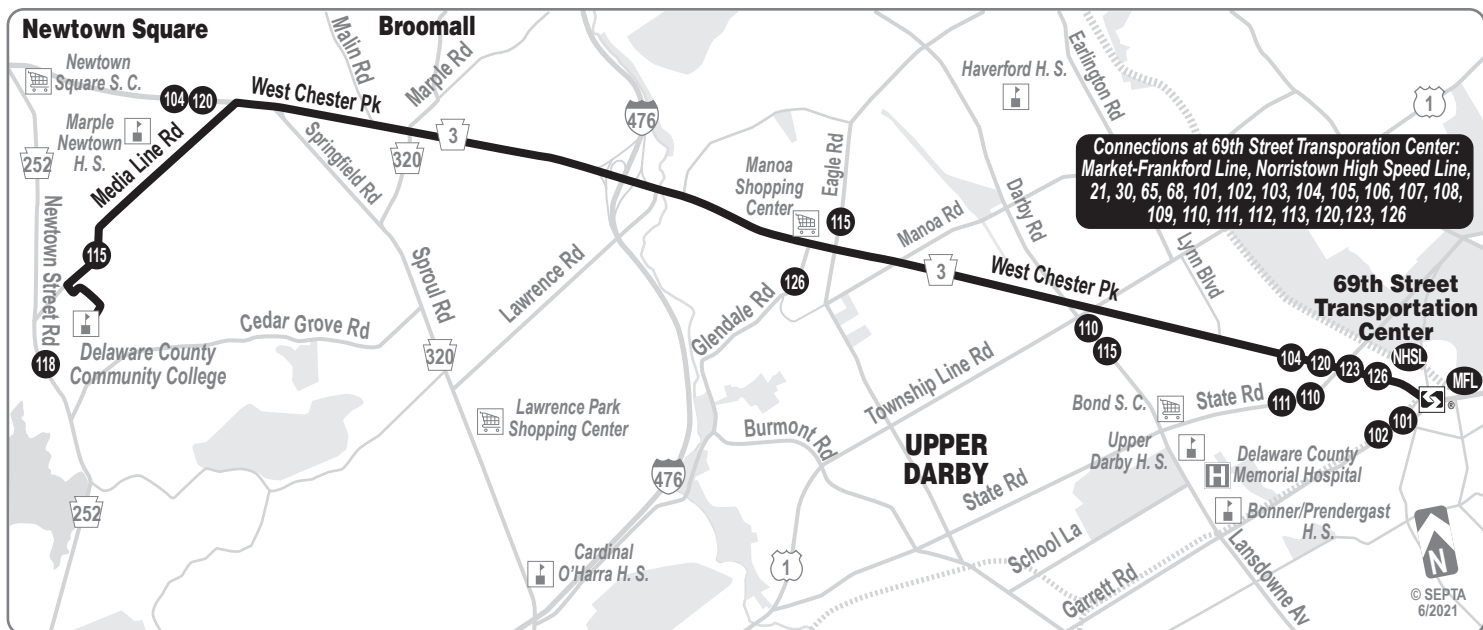

August 30, 2021

112

**Delaware County
Community College
to 69th Street
Transportation Center**

**Serving
Broomall
and Manoa**

FOR MORE INFORMATION:
Customer Service: 215-580-7800
TDD/TTY: 215-580-7853
www.septa.org

Weekdays
To Delaware County Community College

| | | | | |
|-----------------------------------|--|--|--|-----------------------------------|
| 69th Street Transportation Center | West Chester Pike and Eagle Rd (Manoa) | West Chester Pike and Sproul Rd (Broomall) | West Chester Pike and Media Line Rd (Broomall) | Delaware County Community College |
|-----------------------------------|--|--|--|-----------------------------------|

L - Time shown West Chester Pk and Latches La

Saturdays
To 69th Street Transportation Center

| | | | | |
|-----------------------------------|--|---|--|-----------------------------------|
| Delaware County Community College | West Chester Pike and Media Line Rd (Broomall) | West Chester Pike and Latches La (Broomall) | West Chester Pike and Eagle Rd (Manoa) | 69th Street Transportation Center |
|-----------------------------------|--|---|--|-----------------------------------|

| | | | | |
|------|------|------|------|------|
| 5:05 | 5:09 | 5:12 | 5:19 | 5:31 |
|------|------|------|------|------|

L - Time shown West Chester Pk and Latches La

Subject To Change

TRAVEL TIPS

- Route 112 does not operate on Sundays, New Year's, Memorial, Independence, Labor, Thanksgiving and Christmas Days.
- Fare payment options: cash, or Septa Key Card with Pass or Travel Wallet Funds. Go to www.septa.org or m.septa.org for schedules & real time information. Try Schedules to Go for next 10 scheduled trips (smart phone users) or SMS Schedules for next 4 scheduled trips (by text message); See bus/trolley locations on TransitView.
- To SAVE Money on Your Commute visit www.thecommuterschoice.com