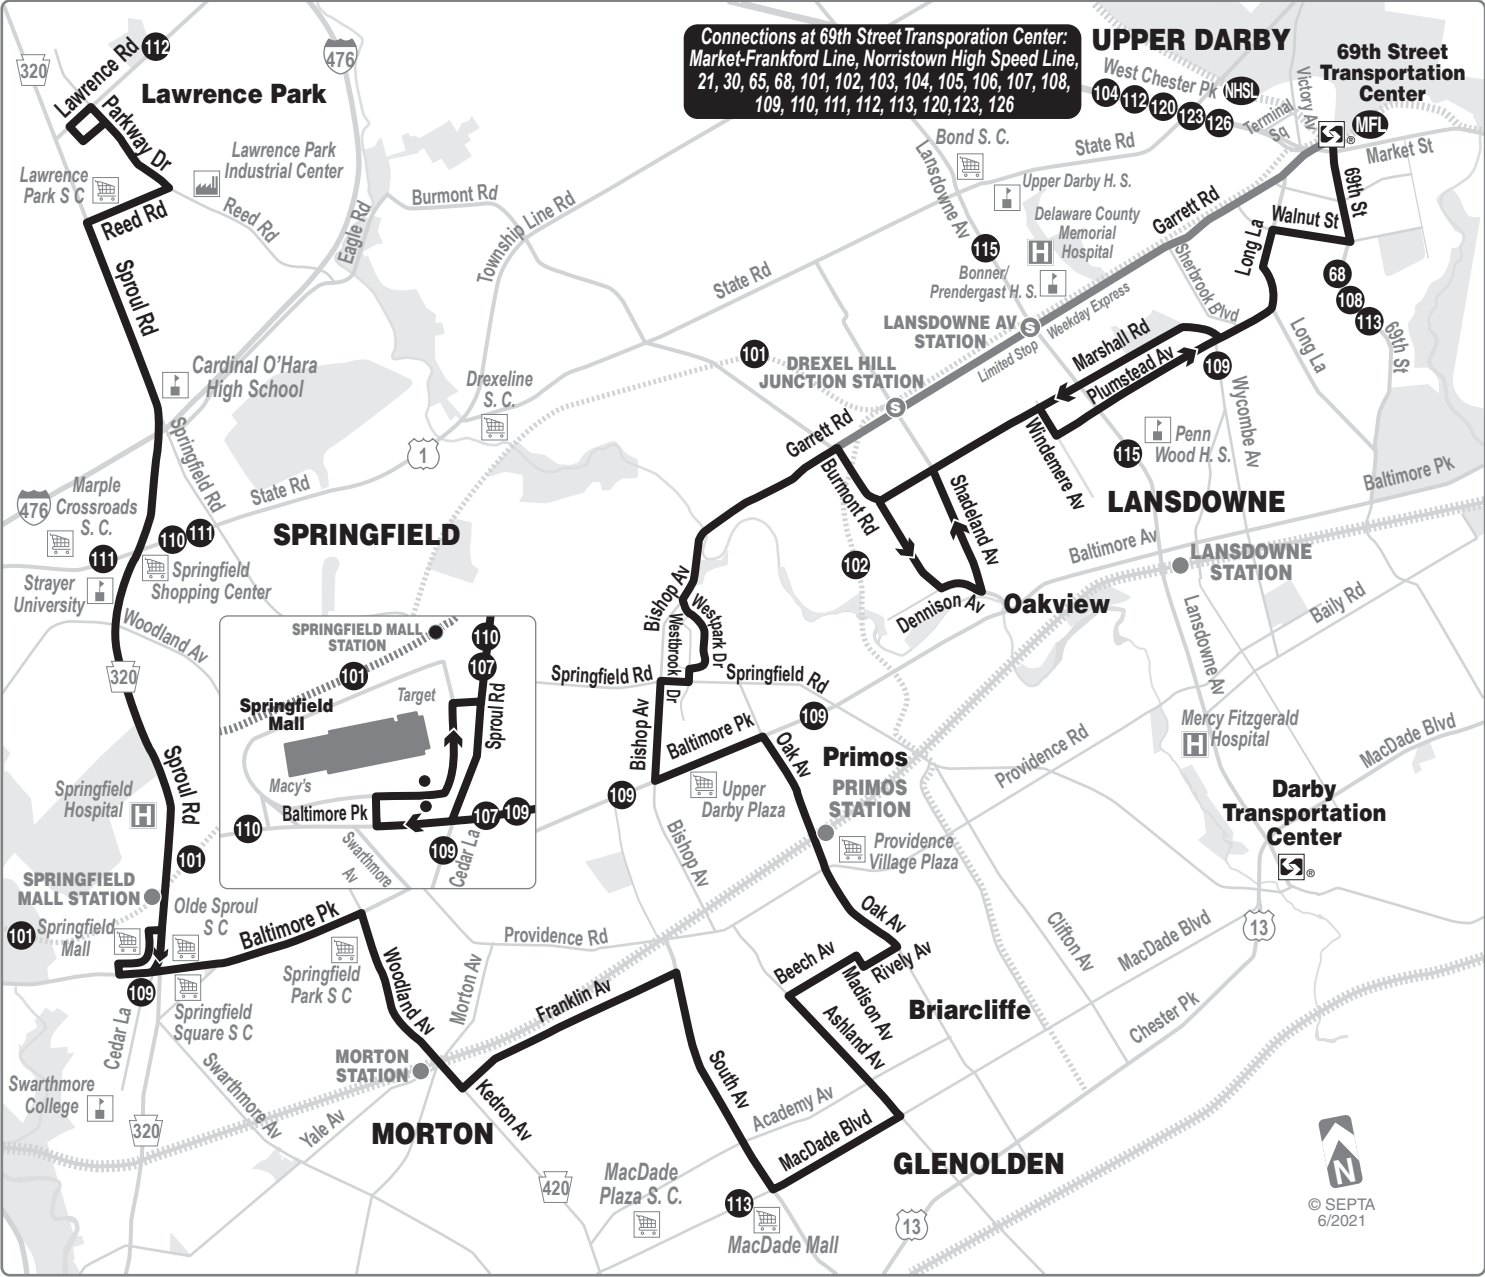

Connections at 69th Street Transportation Center:
Market-Frankford Line, Norristown High Speed Line,
21, 30, 65, 68, 101, 102, 103, 104, 105, 106, 107, 108,
109, 110, 111, 112, 113, 120, 123, 126