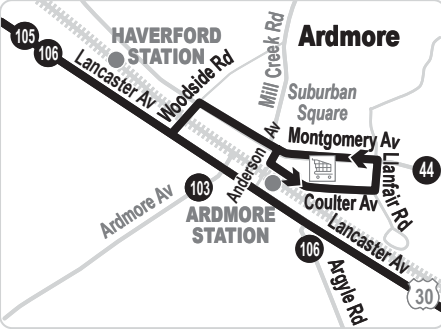

August 30, 2021

105

**Rosemont to 69th Street
Transportation Center**

**Serving
Ardmore
and Lankenau
Medical Center**

FOR MORE INFORMATION:

Customer Service: 215-580-7800

TDD/TTY: 215-580-7853

www.septa.org

Connections at 69th Street Transportation Center:
 Market-Frankford Line, Norristown High Speed Line,
 21, 30, 65, 68, 101, 102, 103, 104, 105, 106, 107, 108,
 109, 110, 111, 112, 113, 120, 123, 126

© SEPTA
8/2021

Sundays						
To 69th Street Transportation Center						
Ardmore (Suburban Square)	Lancaster and Cricket Avs (Ardmore)	Wynnewood Shopping Center	Lankenau Medical Center	63rd St and Malvern Av (Overbrook)	69th Street Transportation Center	
AM SERVICE						
7.07	7.13	7.16	7.21	7.25	7.33	
8.07	8.13	8.17	8.23	8.27	8.35	
9.07	9.13	9.17	9.23	9.27	9.35	
10.07	10.13	10.17	10.23	10.27	10.35	
11.07	11.14	11.18	11.24	11.29	11.37	
PM SERVICE						
12.07	12.14	12.18	12.24	12.29	12.37	
1.07	1.14	1.18	1.24	1.29	1.37	
2.07	2.14	2.18	2.24	2.29	2.37	
3.07	3.14	3.18	3.24	3.29	3.37	
4.07	4.14	4.18	4.25	4.30	4.39	
5.07	5.14	5.18	5.24	5.28	5.36	
6.07	6.14	6.18	6.24	6.28	6.36	
7.07	7.14	7.18	7.24	7.28	7.36	
8.05	8.11	8.14	8.20	8.24	8.32	
9.05	9.11	9.15	9.22	9.26	9.34	
10.05	10.11	10.15	10.21	10.25	10.32	
11.25	11.30	11.33	11.38	11.42	11.49	