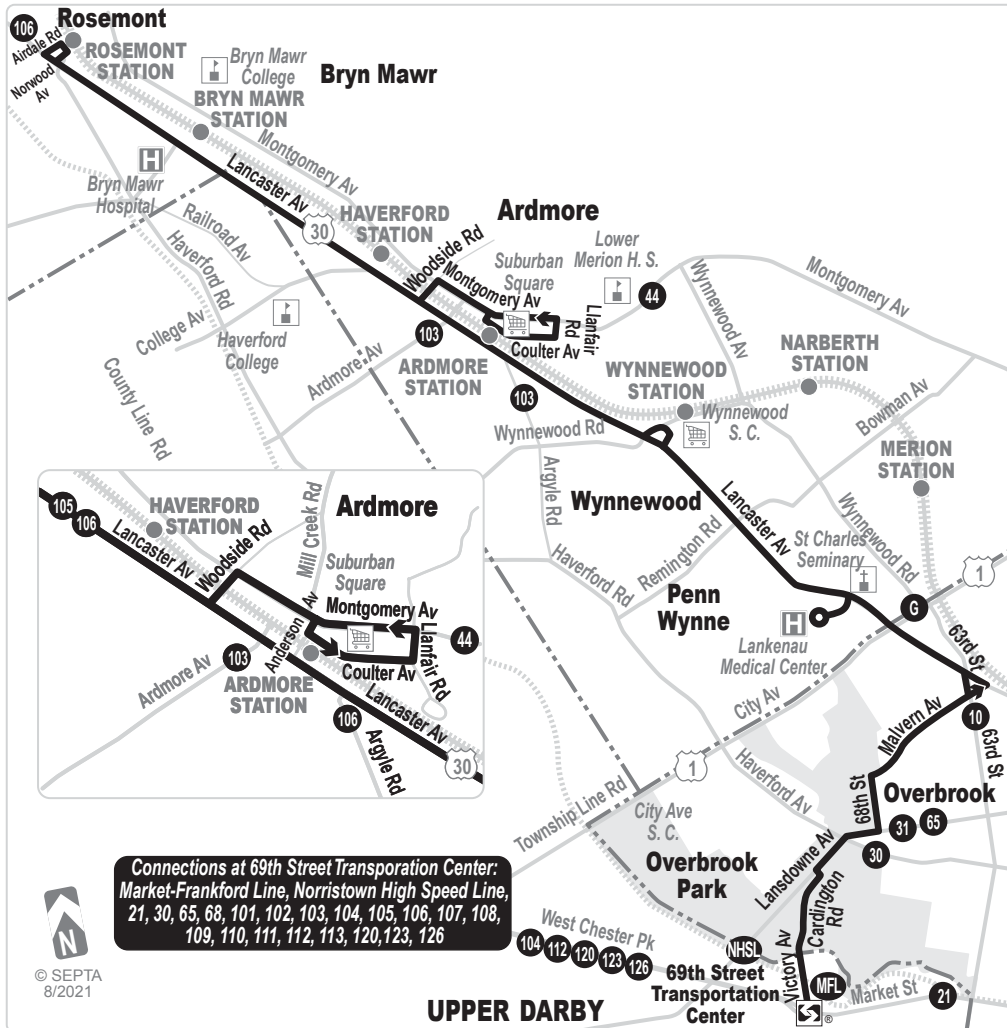

August 30, 2021

105

**Rosemont to 69th Street
Transportation Center**

**Serving
Ardmore
and Lankenau
Medical Center**

FOR MORE INFORMATION:

Customer Service: 215-580-7800

TDD/TTY: 215-580-7853

www.septa.org

Connections at 69th Street Transportation Center:
 Market-Frankford Line, Norristown High Speed Line,
 21, 30, 65, 68, 101, 102, 103, 104, 105, 106, 107, 108,
 109, 110, 111, 112, 113, 120, 123, 126

© SEPTA
8/2021

UPPER DARBY

Weekdays							
To Ardmore and Rosemont							
69th Street Transportation Center	63rd St and Malvern Av (Overbrook)	Lankenau Medical Center	Wynwood Shopping Center	Lancaster and Station Avs (Ardmore)	Ardmore (Suburban Square)	Lancaster and Blyn Mawr Avs (Blyn Mawr)	Lancaster and Norwood Avs (Rosemont)
AM SERVICE							
5:10	5:19	5:23	5:27	5:31	---	5:36	5:39
5:50	5:59	6:03	6:09	6:13	---	6:18	6:21
6:20	6:29	6:33	6:39	6:43	---	6:48	6:51
6:50	7:00	7:06	7:12	7:18	---	7:24	7:27
7:19	7:29	7:36	7:42	7:49	---	7:56	7:59
7:50	8:00	8:07	8:13	8:20	---	8:27	8:30
8:20	8:30	8:37	8:43	8:50	---	8:57	9:00
8:50	9:00	9:07	9:13	9:20	---	9:27	9:30
9:20	9:30	9:37	9:43	9:50	---	9:57	10:00
9:50	10:00	10:06	10:12	10:18	---	10:25	10:28
10:50	11:00	11:05	11:11	11:17	---	11:24	11:27
11:50	12:00	12:05	12:11	12:18	---	12:25	12:28
PM SERVICE							
12:50	1:00	1:06	1:12	1:19	---	1:26	1:29
1:50	2:00	2:06	2:12	2:19	---	2:26	2:29
2:30	2:40	2:46	2:52	2:59	---	3:05	3:10
3:00	3:10	3:16	3:22	3:29	---	3:35	3:40
3:30	3:40	3:46	3:52	3:59	---	4:05	4:09
4:00	4:10	4:16	4:22	4:29	---	4:35	4:39
4:30	4:40	4:46	4:52	4:59	---	5:05	5:09
5:00	5:10	5:16	5:22	5:29	---	5:35	5:39
5:30	5:40	5:46	5:52	6:00	---	---	---
6:00	6:10	6:15	6:21	6:28	---	6:34	6:38
6:30	6:40	6:45	6:51	6:58	---	7:04	7:08
7:30	7:39	7:44	7:49	7:55	7:59	---	---
8:30	8:39	8:44	8:49	8:55	8:59	---	---
9:30	9:39	9:43	9:48	9:53	9:57	---	---
10:48	10:57	11:01	11:06	11:11	11:15	---	---