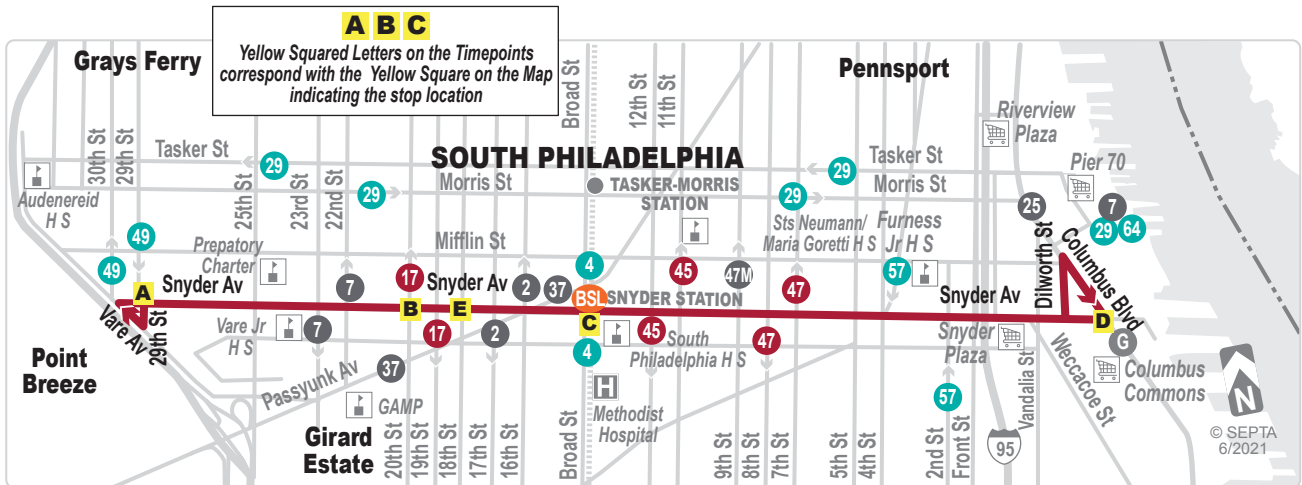

WEEKDAY SERVICE FREQUENCY

6:00AM every

15 minutes or less

7:00AM every

10 minutes or less

9:00AM every

12 minutes or less

5:30PM every

15 minutes or less

9:00PM

Weekdays		
To Columbus Commons		
A	C	D
29th St and Snyder Av	Broad St and Snyder Av	Columbus Commons
AM SERVICE		
1.15	1.22	1.30
2.15	2.22	2.30
3.15	3.22	3.30
4.15	4.23	4.31
5.13	5.22	5.30
5.46	5.55	6.03
5.59	6.08	6.17
6.09	6.18	6.27
6.19	6.28	6.37
6.28	6.37	6.46
6.36	6.45	6.54
6.44	6.53	7.02
6.50	7.01	7.11
6.58	7.09	7.19
7.06	7.17	7.27
7.14	7.25	7.35
7.22	7.33	7.43
7.30	7.41	7.51
7.38	7.49	7.59
7.46	7.57	8.07
7.53	8.04	8.15
8.00	8.11	8.22
8.07	8.18	8.29
8.15	8.26	8.37
8.23	8.34	8.45
8.33	8.44	8.55
8.43	8.54	9.05
THEN EVERY 12 MINUTES OR LESS UNTIL		
PM SERVICE		
5.04	5.14	5.25
5.15	5.25	5.36
5.26	5.36	5.47
5.38	5.48	5.59
5.53	6.02	6.13
6.08	6.17	6.28
6.23	6.32	6.43
6.38	6.47	6.58
6.54	7.02	7.12
7.09	7.17	7.27
7.24	7.32	7.42
7.39	7.47	7.57
7.54	8.02	8.11
8.09	8.17	8.26
8.24	8.32	8.41
8.39	8.47	8.56
8.54	9.02	9.10
9.24	9.32	9.40
9.59	10.07	10.15
10.39	10.47	10.55
11.26	11.34	11.42
AFTER MIDNIGHT SERVICE		
12.20	12.27	12.35

Bus leaves 24th & McKean Sts at 1:10 PM to Snyder Av and Columbus Blvd, operating ONLY when school is in session.

Weekdays		
To 29th-Snyder		
D	C	A
Columbus Commons	Broad St and Snyder Av	29th St and Snyder Av
AM SERVICE		
1.50	1.57	2.06
2.50	2.57	3.06
3.15	3.58	4.06
4.51	4.59	5.07
5.41	5.49	5.57
5.54	6.03	6.11
6.10	6.19	6.27
6.24	6.33	6.41
6.36	6.45	6.53
6.46	6.55	7.03
6.54	7.04	7.13
7.05	7.15	7.24
7.13	7.23	7.32
7.21	7.31	7.40
7.29	7.39	7.48
7.37	7.47	7.56
7.45	7.55	8.04
7.52	8.02	8.12
7.59	8.09	8.19
8.06	8.16	8.26
8.13	8.23	8.33
8.20	8.30	8.40
8.27	8.37	8.47
8.35	8.45	8.55
8.43	8.53	9.03
THEN EVERY 12 MINUTES OR LESS UNTIL		
PM SERVICE		
5.03	5.13	5.25
5.13	5.23	5.35
5.23	5.33	5.45
5.33	5.43	5.55
5.43	5.53	6.05
5.54	6.04	6.16
6.03	6.13	6.25
6.15	6.25	6.37
6.27	6.37	6.49
6.41	6.51	7.03
6.57	7.06	7.17
7.12	7.21	7.32
7.27	7.36	7.47
7.42	7.51	8.02
7.57	8.06	8.16
8.12	8.21	8.31
8.27	8.36	8.46
8.42	8.51	9.01
8.57	9.06	9.16
9.33	9.42	9.52
10.13	10.22	10.32
11.03	11.11	11.21
11.58	12.06	12.15
AFTER MIDNIGHT SERVICE		
12.50	12.57	1.06

Bus leaves Front St & Snyder Av at 2:41 PM to 29th St & Snyder Av, operating ONLY when school is in session.

Saturdays		
To Columbus Commons		
A	C	D
29th St and Snyder Av	Broad St and Snyder Av	Columbus Commons
AM SERVICE		
1.15	1.22	1.30
2.15	2.22	2.30
3.15	3.22	3.30
4.15	4.23	4.31
5.13	5.21	5.29
5.46	5.54	6.02
6.16	6.24	6.33
6.46	6.54	7.03
7.16	7.24	7.34
7.46	7.54	8.04
8.15	8.24	8.35
8.45	8.54	9.05
9.15	9.24	9.36
9.40	9.49	10.01
9.59	10.08	10.20
10.17	10.26	10.38
10.32	10.41	10.53
10.47	10.56	11.08
11.02	11.11	11.24
11.17	11.26	11.39
11.32	11.41	11.54
11.47	11.56	12.09
PM SERVICE		
12.02	12.11	12.24
12.17	12.26	12.39
12.32	12.41	12.54
12.47	12.56	1.09
1.02	1.11	1.24
1.17	1.26	1.39
1.32	1.41	1.54
1.47	1.56	2.09
2.02	2.11	2.24
2.17	2.26	2.39
2.32	2.41	2.54
2.47	2.56	3.09
3.02	3.11	3.24
3.17	3.26	3.39
3.32	3.41	3.54
3.47	3.56	4.09
4.02	4.11	4.23
4.17	4.26	4.38
4.32	4.41	4.53
4.47	4.56	5.08
5.03	5.12	5.23
5.23	5.32	5.43
5.50	5.59	6.10
6.18	6.27	6.38
6.46	6.55	7.06
7.16	7.24	7.34
7.46	7.54	8.04
8.21	8.29	8.38
9.00	9.08	9.16
9.45	9.53	10.01
10.36	10.44	10.52
11.26	11.34	11.42
AFTER MIDNIGHT SERVICE		
12.20	12.27	12.35