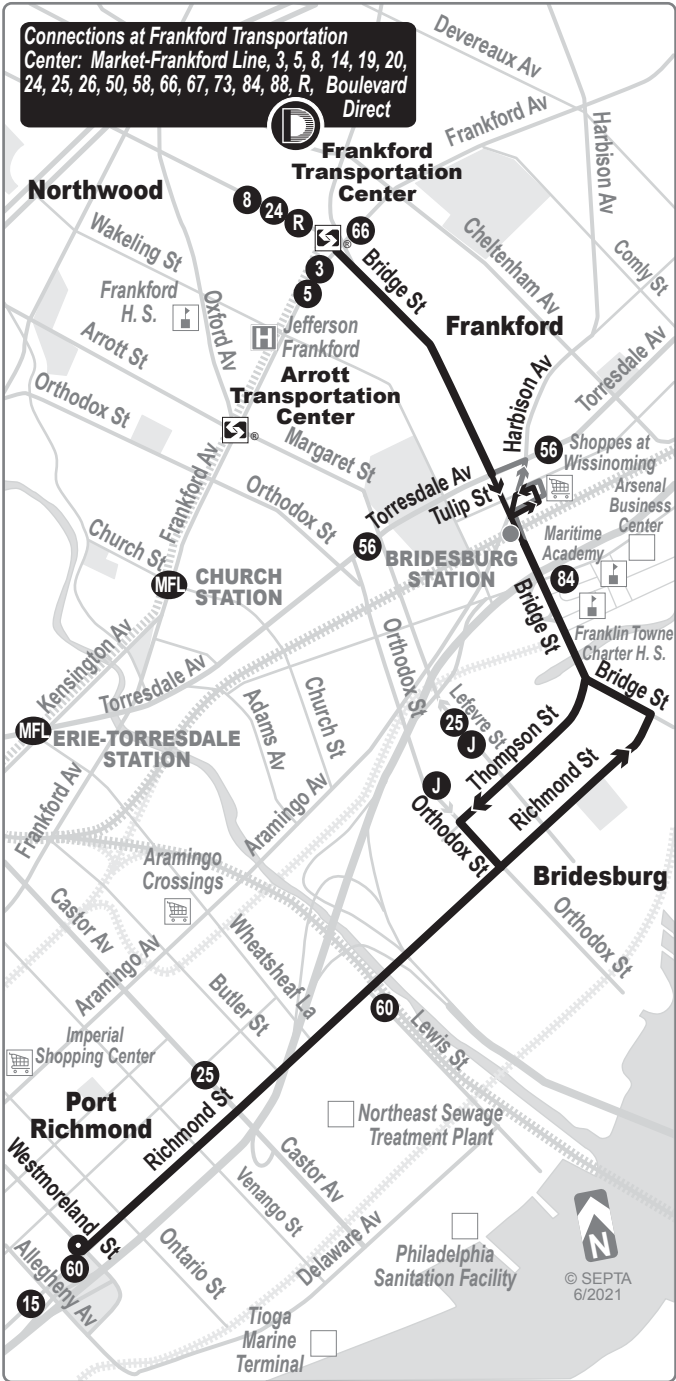

August 29, 2021

73

**Richmond-
Westmoreland
to Frankford
Transportation
Center**

**Serving
Port Richmond**

FOR MORE INFORMATION:

Customer Service: 215-580-7800

TDD/TTY: 215-580-7853

www.septa.org

Weekdays				
To Richmond-Westmoreland				
Frankford Transportation Center	Shoppes at Wissinoming	Bridge and Thompson Sts	Richmond and Westmoreland Sts (Loop)	
AM SERVICE				
12.40	--	12.47	12.55	
1.40	--	1.47	1.55	
2.40	--	2.47	2.55	
3.35	--	3.42	3.50	
4.20	--	4.27	4.35	
4.45	--	4.52	5.00	
5.10	5.16	5.20	5.30	
5.34	5.40	5.44	5.54	
5.52	5.58	6.02	6.12	
6.08	6.14	6.18	6.28	
6.24	6.30	6.34	6.44	
6.40	6.46	6.50	7.00	
6.56	7.02	7.06	7.16	
7.12	7.18	7.22	7.32	
7.28	7.34	7.38	7.48	
7.47	7.53	7.57	8.07	
8.07	8.14	8.18	8.28	
8.27	8.34	8.38	8.48	
8.47	8.54	8.58	9.08	
9.07	9.14	9.18	9.28	
9.27	9.34	9.38	9.48	
9.47	9.54	9.58	10.08	
10.07	10.14	10.18	10.28	
10.27	10.34	10.38	10.48	
10.47	10.54	10.58	11.08	
11.07	11.14	11.18	11.28	
11.27	11.34	11.38	11.48	
11.47	11.54	11.58	12.08	
PM SERVICE				
12.07	12.14	12.18	12.28	
12.27	12.34	12.38	12.48	
12.47	12.54	12.58	1.08	
1.07	1.14	1.18	1.28	
1.27	1.34	1.38	1.48	
1.47	1.54	1.58	2.08	
2.06	2.13	2.17	2.27	
2.25	2.32	2.36	2.46	
2.44	2.51	2.55	3.05	
3.03	3.10	3.15	3.26	
3.22	3.29	3.34	3.45	
3.37	3.44	3.49	4.00	
3.52	3.59	4.04	4.15	
4.07	4.14	4.19	4.30	
4.23	4.30	4.35	4.46	
4.39	4.46	4.51	5.02	
4.55	5.02	5.07	5.18	
5.11	5.18	5.23	5.34	
5.28	5.35	5.40	5.51	
5.46	5.53	5.58	6.09	
6.09	6.16	6.21	6.30	
6.32	6.39	6.44	6.53	
6.58	7.05	7.10	7.19	
7.28	7.35	7.40	7.49	
7.58	8.05	8.09	8.18	
8.28	8.35	8.39	8.48	
8.58	9.05	9.09	9.18	
9.28	9.35	9.39	9.48	
9.59	10.06	10.10	10.19	
10.30	10.36	10.40	10.49	
11.05	11.11	11.15	11.24	
11.50	--	11.57	12.06	
Bus leaves Frankford Transportation Center 7:58 AM to Arsenal Business Center, operating ONLY when school is in session.				