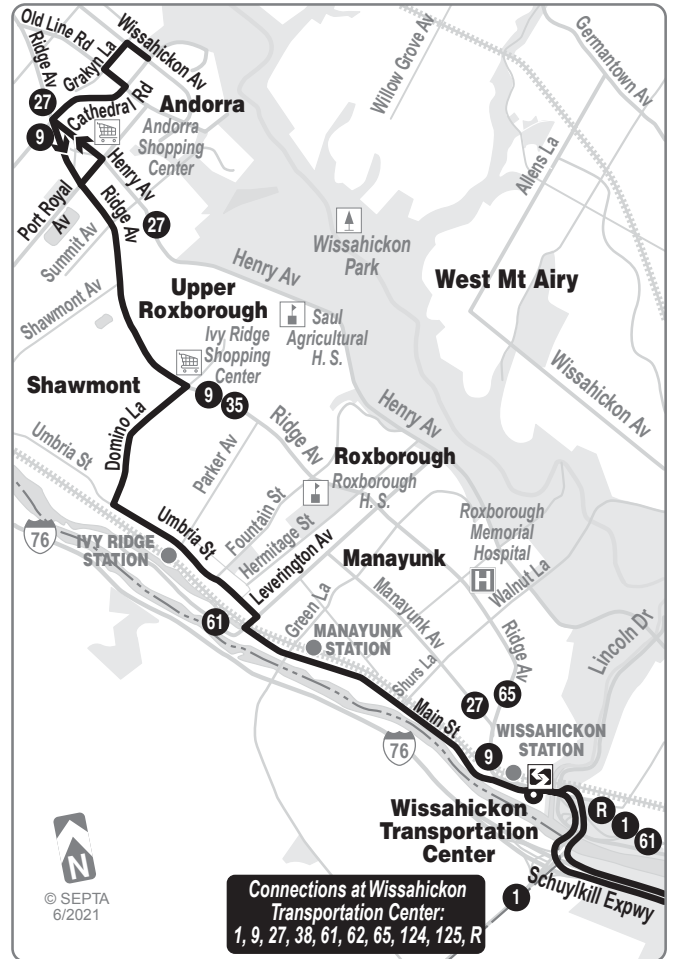

AM EXPRESS SERVICE-- These trips operate in Local Service to Wissahickon Transportation Center then non-stop via Schuylkill Expressway to 30th & Market Sts, then local service to 9th and Market Sts.

Weekdays

To Andorra

8th and Market Sts	Wissahickon Transportation Center	Domino La and Umbria St (Roxborough)	Ridge and Summit Ays (Upper Roxborough)	Wissahickon Av and Cathedral Rd (Andorra)
PM SERVICE				
3.48	4.26	4.36	4.42	4.49
4.27	5.05	5.16	5.21	5.28
5.01	5.39	5.51	5.56	6.03
5.43	6.21	6.31	6.36	6.42

PM EXPRESS SERVICE - These Trips operate in Local Service to 29th St then non-stop via Schuylkill Expressway to Wissahickon Transportation Center, then local service to Wissahickon Av & Cathedral Rd (Andorra).

Subject To Change

TRAVEL TIPS

- Route 62 does not operate on Saturdays and Sundays or on New Year's, Memorial, Independence, Labor, Thanksgiving, and Christmas days.
- Fare payment options: cash, or SEPTA Key Card with Pass or Travel Wallet Funds. Go to www.septa.org or m.septa.org for schedules & real time information. Try Schedules to Go for next 10 scheduled trips (smart phone users) or SMS Schedules for next 4 scheduled trips (by text message); See bus/trolley locations on TransitView.
- To SAVE Money on Your Commute visit www.thecommuterschoice.com

Customer Service.....215-580-7800
TDD/TTY (HEARING IMPAIRED ONLY).....215-580-7853
Or check the Internet.....www.septa.org