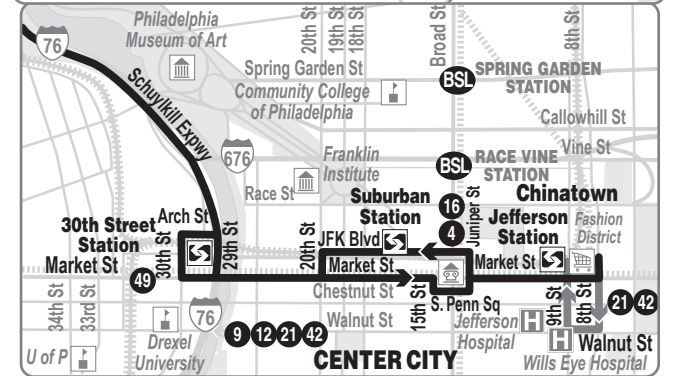

AM EXPRESS SERVICE-- These trips operate in Local Service to Wissahickon Transportation Center then non-stop via Schuylkill Expressway to 30th & Market Sts, then local service to 9th and Market Sts.

Weekdays

To Andorra

8th and Market Sts	Wissahickon Transportation Center	Domino La and Umbria St (Roxborough)	Ridge and Summit Ays (Upper Roxborough)	Wissahickon Av and Cathedral Rd (Andorra)
PM SERVICE				
3.48	4.26	4.36	4.42	4.49
4.27	5.05	5.16	5.21	5.28
5.01	5.39	5.51	5.56	6.03
5.43	6.21	6.31	6.36	6.42

PM EXPRESS SERVICE - These Trips operate in Local Service to 29th St then non-stop via Schuylkill Expressway to Wissahickon Transportation Center, then local service to Wissahickon Av & Cathedral Rd (Andorra).

Subject To Change

TRAVEL TIPS

- Route 62 does not operate on Saturdays and Sundays or on New Year's, Memorial, Independence, Labor, Thanksgiving, and Christmas days.
- Fare payment options: cash, or SEPTA Key Card with Pass or Travel Wallet Funds. Go to www.septa.org or m.septa.org for schedules & real time information. Try Schedules to Go for next 10 scheduled trips (smart phone users) or SMS Schedules for next 4 scheduled trips (by text message); See bus/trolley locations on TransitView.
- To SAVE Money on Your Commute visit www.thecommuterschoice.com

Customer Service.....215-580-7800
TDD/TTY (HEARING IMPAIRED ONLY).....215-580-7853
Or check the Internet.....www.septa.org