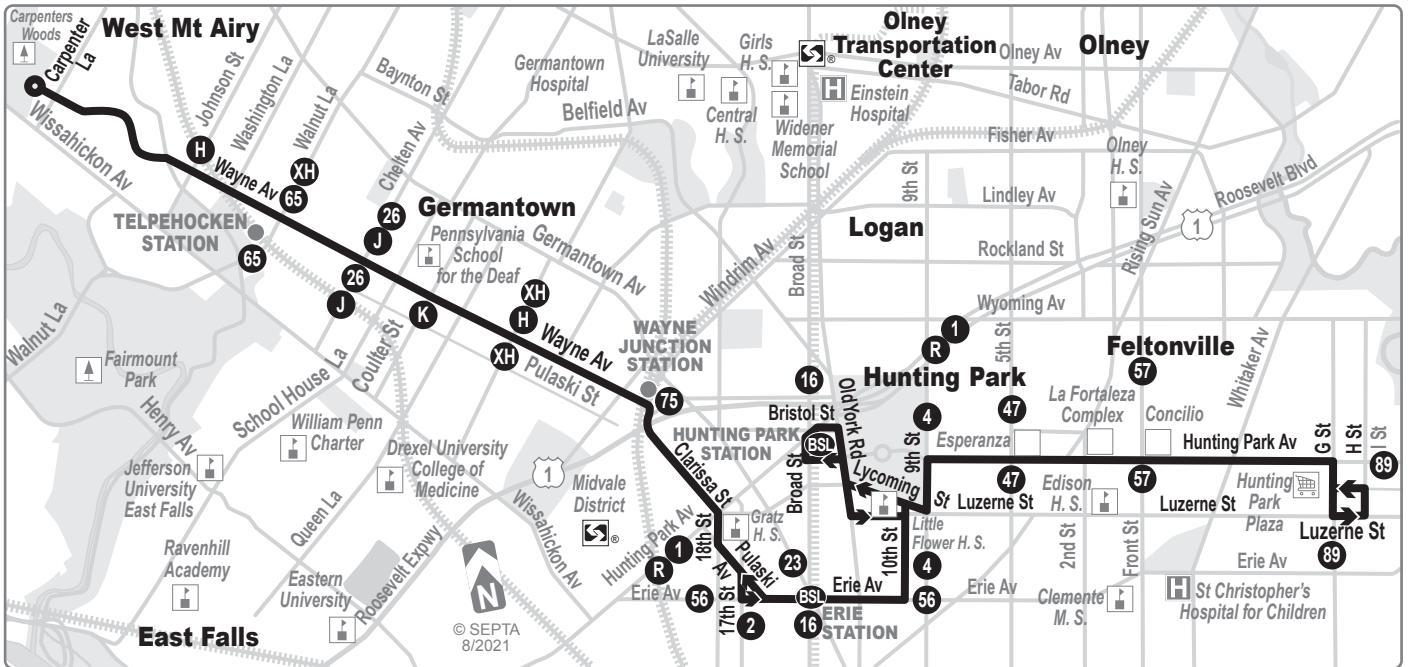

www.septa.org

Weekdays					
To Wayne-Carpenter					
G St and Hunting Park Av	Broad St and Hunting Park Av	Broad St and Erie Av	Wayne Av and Manheim St	Wayne and Cheltenham Avs	Wayne Av and Carpenter La
AM SERVICE					
---	4:53	4:57	5:04	5:07	5:12
---	5:22	5:26	5:34	5:37	5:42
---	5:50	5:54	6:02	6:05	6:10
---	6:09	6:14	6:23	6:26	6:31
---	6:24	6:29	6:38	6:41	6:46
6:29	---	6:44	6:53	6:56	7:01
---	6:54	6:59	7:08	7:11	7:17
---	7:09	7:14	7:24	7:27	7:33
---	7:24	7:29	7:39	7:42	7:48
7:29	---	7:44	7:54	7:57	8:03
---	7:54	7:59	8:09	8:12	8:18
8:01	---	8:16	8:26	8:29	8:35
8:19	---	8:34	8:44	8:47	8:53
8:39	---	8:54	9:04	9:07	9:13
9:04	---	9:19	9:29	9:32	9:39
9:29	---	9:44	9:54	9:57	10:04
9:54	---	10:09	10:19	10:22	10:29
10:19	---	10:34	10:44	10:47	10:54
10:44	---	10:59	11:09	11:12	11:19
11:09	---	11:24	11:34	11:37	11:44
11:34	---	11:49	11:59	12:02	12:09
11:59	---	12:14	12:24	12:27	12:34
PM SERVICE					
12:24	---	12:39	12:49	12:52	12:59
12:49	---	1:04	1:14	1:17	1:24
1:11	---	1:26	1:36	1:39	1:46
1:31	---	1:46	1:56	1:59	2:06
1:51	---	2:06	2:17	2:21	2:28
---	2:21	2:26	2:37	2:41	2:48
2:29	---	2:44	2:55	2:59	3:06
2:47	---	3:02	3:13	3:17	3:24
---	3:15	3:20	3:31	3:35	3:42
3:23	---	3:38	3:49	3:53	4:00
---	3:51	3:56	4:07	4:11	4:18
3:59	---	4:14	4:25	4:29	4:36
---	4:27	4:32	4:43	4:47	4:54
4:35	---	4:50	5:01	5:05	5:12
---	5:03	5:08	5:19	5:23	5:30
5:11	---	5:26	5:37	5:41	5:48
---	5:39	5:44	5:55	5:59	6:06
5:49	---	6:04	6:15	6:19	6:26
---	6:19	6:24	6:35	6:38	6:44
6:29	---	6:44	6:53	6:56	7:02
---	7:01	7:05	7:14	7:17	7:23
7:23	---	7:38	7:47	7:50	7:56
---	8:14	8:18	8:26	8:29	8:33
8:44	---	8:58	9:06	9:09	9:13
---	9:34	9:38	9:46	9:49	9:53
10:04	---	10:18	10:26	10:29	10:33
---	11:14	11:18	11:26	11:29	11:33
AFTER MIDNIGHT SERVICE					
---	12:14	12:18	12:25	12:28	12:32
---	1:15	1:19	1:26	1:29	1:33