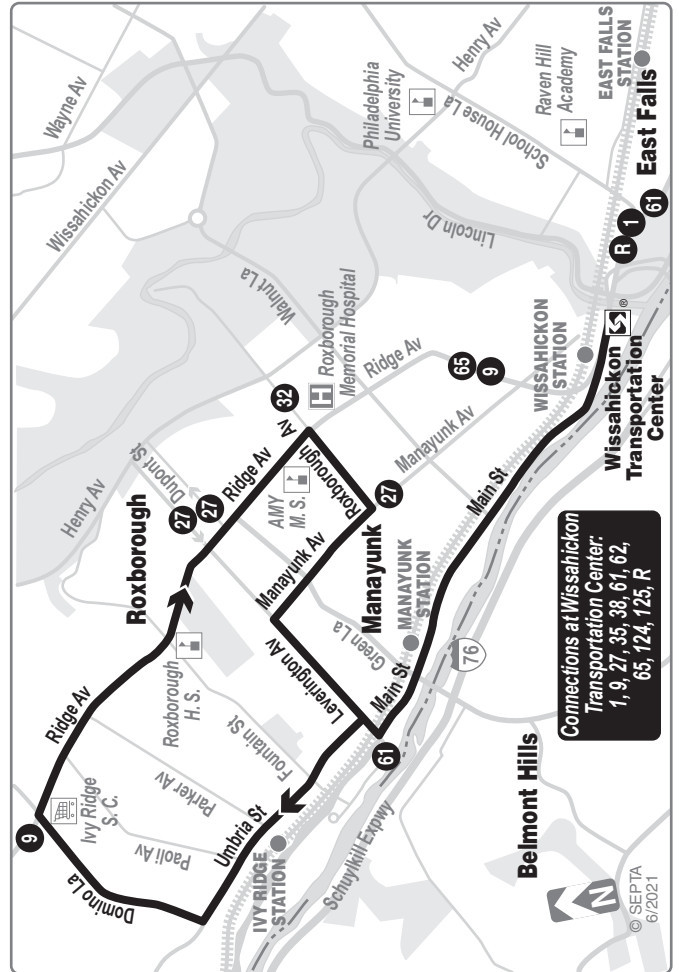

August 29, 2021

35

**Manayunk
Roxborough
Loop**

Serving Wissahickon
Transportation Center

Weekdays

Manayunk Roxborough Loop

Ridge Av and Domino La (Roxborough)	Ridge and Roxborough Aves (Manayunk)	Wissahickon Transportation Center	Ridge Av and Domino La (Roxborough)
AM SERVICE			
---	---	6:09	6:23
6:32	6:40	6:54	7:08
7:17	7:25	7:39	7:53
8:02	8:10	8:24	8:38
8:47	8:55	9:09	9:23
9:32	9:40	9:54	10:08
10:32	10:40	10:54	11:08
11:17	11:25	11:39	11:53
PM SERVICE			
12:02	12:10	12:24	12:38
12:47	12:55	1:09	1:23
1:32	1:40	1:54	2:08
2:17	2:25	2:39	2:53
3:02	3:10	3:24	3:38
3:47	3:55	4:09	4:23
4:32	4:40	4:54	5:08
5:17	5:25	5:39	5:53
6:02	6:10	6:24	6:38
Saturdays and Sundays			
AM SERVICE			
8:02	8:10	8:24	8:38
8:47	8:55	9:09	9:23
9:32	9:40	9:54	10:08
10:32	10:40	10:54	11:08
11:17	11:25	11:39	11:53
PM SERVICE			
12:02	12:10	12:24	12:38
12:47	12:55	1:09	1:23
1:32	1:40	1:54	2:08
2:17	2:25	2:39	2:53
3:02	3:10	3:24	3:38
3:47	3:55	4:09	4:23
4:32	4:40	4:54	5:08
5:17	5:25	5:39	5:53
6:02	6:10	6:24	6:38

Subject To Change

TRAVEL TIPS

- Sunday schedule will be operated on New Year's, Memorial, Independence, Labor, Thanksgiving, and Christmas days.
- Fare payment options: cash, or SEPTA Key Card with Pass or Travel Wallet Funds. Go to www.septa.org or m.septa.org for schedules & real time information. Try Schedules to Go for next 10 scheduled trips (smart phone users) or SMS Schedules for next 4 scheduled trips (by text message); See bus/trolley locations on TransitView.
- To SAVE Money on Your Commute visit www.thecommuterschoice.com