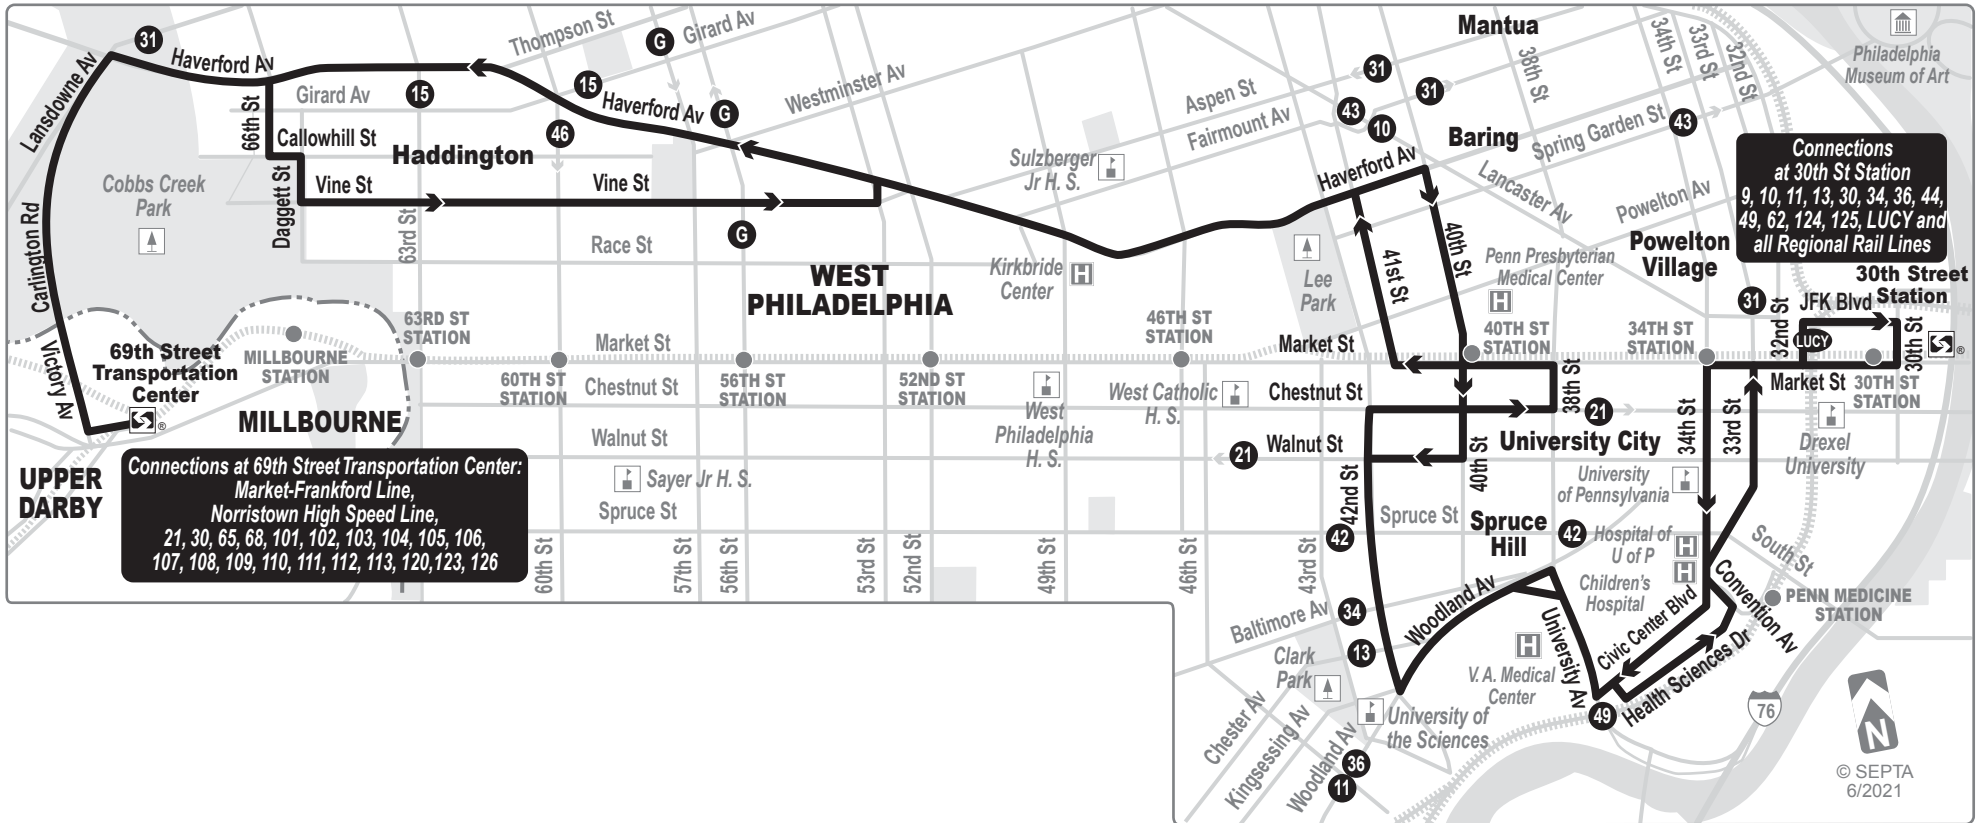

**[www.septa.org](http://www.septa.org)**

**Connections at 30th St Station**  
 9, 10, 11, 13, 30, 34, 36, 44, 49, 62, 124, 125, LUCY and all Regional Rail Lines

**Connections at 69th Street Transportation Center:**  
 Market-Frankford Line,  
 Norristown High Speed Line,  
 21, 30, 65, 68, 101, 102, 103, 104, 105, 106,  
 107, 108, 109, 110, 111, 112, 113, 120, 123, 126

Weekdays								
To Amtrak 30th Street Station								
69th Street Transportation Center	Lansdowne and Haverford Avs	65th and Vine Sts	52nd St and Haverford Av	40th and Market Sts	40th St and Woodland Av	Civic Center Blvd and Health Sciences Dr	30th and Market Sts	
<b>AM SERVICE</b>								
4.49	4.52	4.54	5.01	5.10	--	--	--	
5.40	5.43	5.46	5.53	6.02	--	--	--	
6.11	6.14	6.17	6.24	6.33	6.38	6.43	6.51	
6.40	6.43	6.46	6.53	7.03	7.09	7.14	7.23	
7.10	7.13	7.17	7.25	7.35	7.41	7.46	7.55	
7.40	7.43	7.47	7.55	8.05	8.11	8.16	8.25	
8.10	8.13	8.17	8.25	8.35	8.41	8.46	8.55	
8.42	8.45	8.49	8.57	9.05	9.11	9.16	9.26	
9.12	9.15	9.19	9.27	9.35	9.41	9.46	9.56	
9.49	9.52	9.56	10.04	10.12	10.18	10.22	10.32	
10.34	10.37	10.41	10.49	10.57	11.03	11.07	11.17	
11.19	11.22	11.26	11.34	11.42	11.48	11.52	12.02	
<b>PM SERVICE</b>								
12.04	12.07	12.11	12.19	12.27	12.33	12.37	12.47	
12.49	12.52	12.56	1.04	1.12	1.18	1.22	1.32	
1.34	1.37	1.41	1.49	1.57	2.03	2.07	2.18	
2.16	2.20	2.24	2.31	2.41	2.47	2.51	3.02	
2.56	3.00	3.04	3.11	3.21	3.27	3.32	3.43	
3.26	3.30	3.34	3.41	3.51	3.57	4.02	4.13	
3.57	4.01	4.05	4.12	4.21	4.27	4.32	4.43	
4.27	4.31	4.35	4.42	4.51	4.57	5.02	5.13	
4.57	5.01	5.05	5.12	5.21	5.27	5.32	5.43	
5.27	5.31	5.35	5.42	5.51	5.57	6.02	6.12	
6.04	6.08	6.12	6.19	6.28	--	--	--	
6.50	6.54	6.58	7.05	7.13	--	--	--	
7.49	7.53	7.57	8.04	8.12	--	--	--	
8.50	8.53	8.57	9.03	9.10	--	--	--	
9.49	9.52	9.56	10.02	10.09	--	--	--	
10.50	10.53	10.56	11.02	11.08	--	--	--	
11.55	11.58	12.01	12.06	12.12	--	--	--	