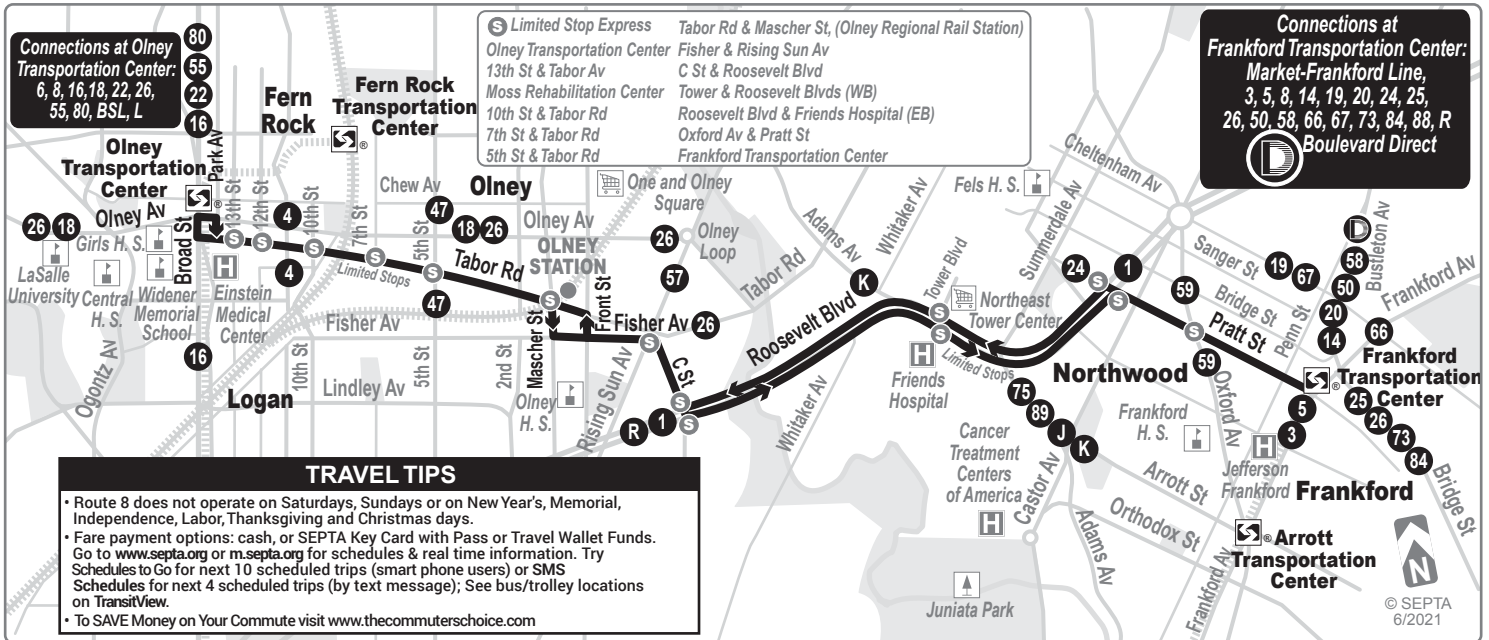

Connections at Olney Transportation Center:
6, 8, 16, 18, 22, 26, 55, 80, BSL, L

Limited Stop Express
Tabor Rd & Mascher St, (Olney Regional Rail Station)
Olney Transportation Center
13th St & Tabor Av
Moss Rehabilitation Center
10th St & Tabor Rd
7th St & Tabor Rd
5th St & Tabor Rd

Fisher & Rising Sun Av
C St & Roosevelt Blvd
Tower & Roosevelt Blvds (WB)
Roosevelt Blvd & Friends Hospital (EB)
Oxford Av & Pratt St
Frankford Transportation Center

Connections at Frankford Transportation Center:
Market-Frankford Line,
3, 5, 8, 14, 19, 20, 24, 25,
26, 50, 58, 66, 67, 73, 84, 88, R
Boulevard Direct

TRAVEL TIPS

- Route 8 does not operate on Saturdays, Sundays or on New Year's, Memorial, Independence, Labor, Thanksgiving and Christmas days.
- Fare payment options: cash, or SEPTA Key Card with Pass or Travel Wallet Funds. Go to www.septa.org or m.septa.org for schedules & real time information. Try Schedules to Go for next 10 scheduled trips (smart phone users) or SMS Schedules for next 4 scheduled trips (by text message); See bus/trolley locations on TransitView.
- To SAVE Money on Your Commute visit www.thecommuterschoice.com