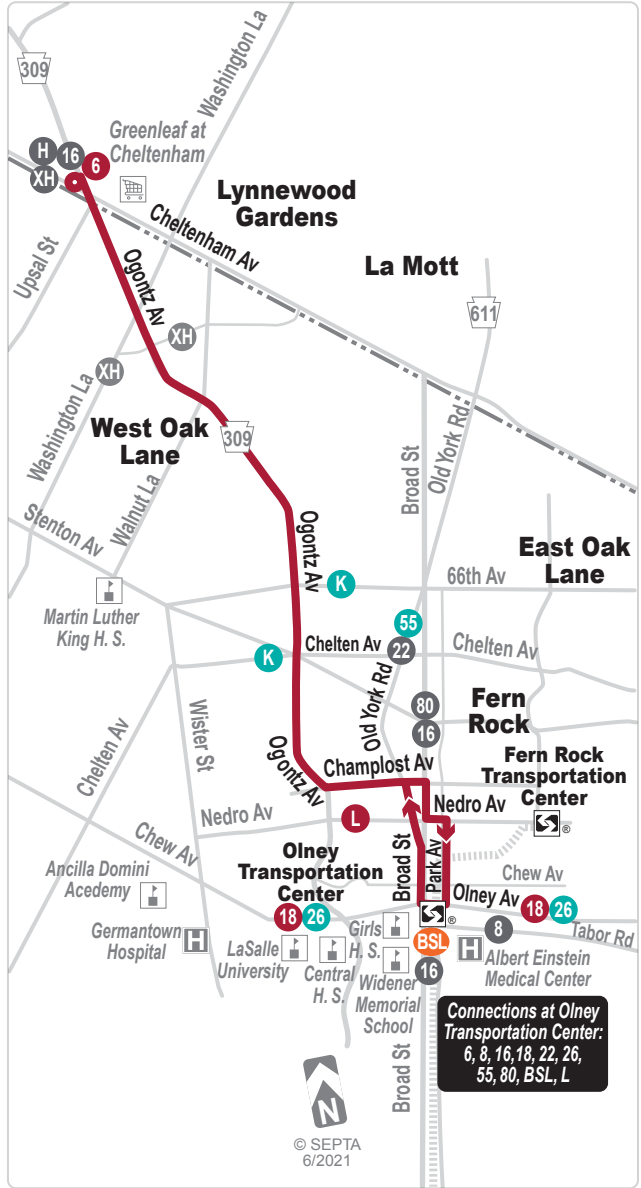

August 29, 2021

6

Cheltenham-Ogontz to Olney Transportation Center

Serving West Oak Lane

This Route Runs Weekdays

15 | Every 15 Minutes
or less

15 | 15 Hours / Day
6:00 A.M. – 9:00 P.M.

5 | 5 Days / Week
Monday – Friday

AFTER MIDNIGHT SERVICE		
12:10	12:18	12:25
12:35	12:43	12:50
1:00	1:08	1:13
1:30	1:38	1:45
1:56	2:04	2:10

Sundays
To Cheltenham-Ogontz

Olney Transportation Center	Ogontz and Cheltenham Aves	Cheltenham and Ogontz Aves Loop
------------------------------------	-----------------------------------	--

Sundays
To Olney Transportation Center

Cheltenham and Ogontz Aves Loop	Ogontz and Cheltenham Aves	Olney Transportation Center
--	-----------------------------------	------------------------------------