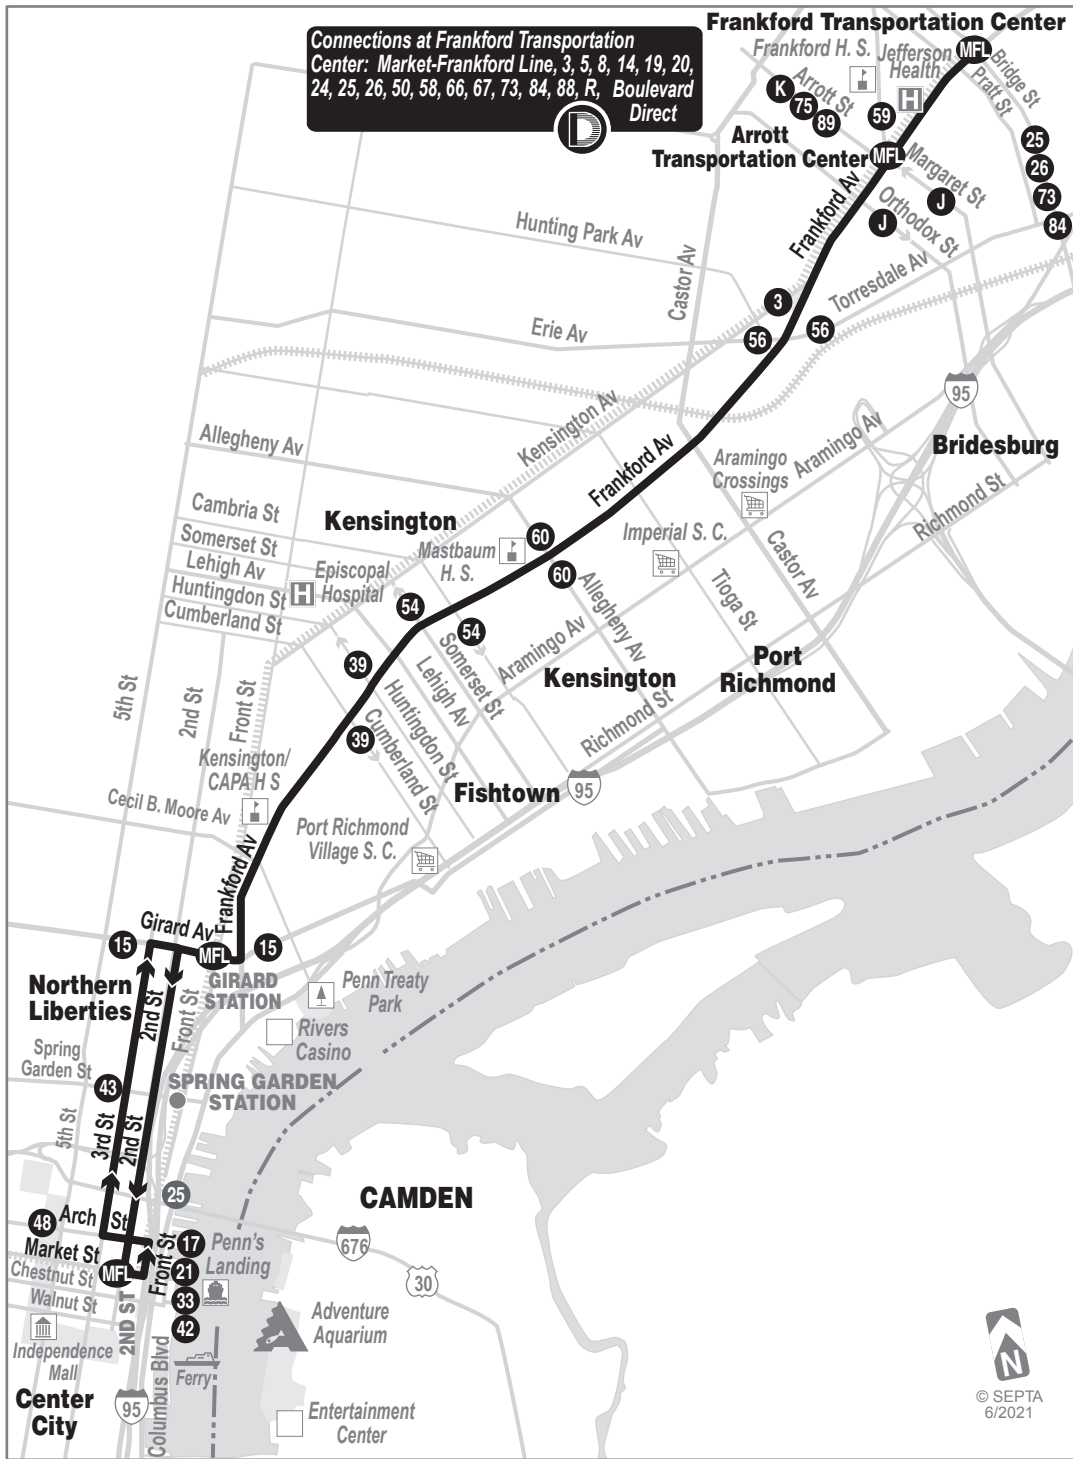

Connections at Frankford Transportation Center
 Center: Market-Frankford Line, 3, 5, 8, 14, 19, 20, 24, 25, 26, 50, 58, 66, 67, 73, 84, 88, R, Boulevard Direct

Weekdays					
To Front-Market					
Frankford Transportation Center	Frankford and Torresdale Avs	Frankford and Lehigh Avs	Front St and Girard Av	Front and Market Sts (Penn's Landing)	
AM SERVICE					
5:02	5:09	5:18	5:24	5:31	
5:22	5:29	5:38	5:44	5:51	
5:37	5:44	5:53	5:59	6:06	
5:50	5:57	6:08	6:15	6:23	
6:04	6:12	6:23	6:30	6:38	
6:19	6:27	6:38	6:45	6:53	
6:34	6:42	6:53	7:00	7:09	
6:46	6:54	7:07	7:15	7:24	
6:59	7:08	7:21	7:29	7:38	
7:13	7:22	7:35	7:43	7:52	
7:27	7:36	7:49	7:57	8:06	
7:41	7:50	8:03	8:11	8:21	
8:01	8:10	8:23	8:31	8:41	
8:21	8:30	8:43	8:51	9:01	
8:42	8:51	9:03	9:11	9:20	
9:02	9:11	9:23	9:31	9:40	
9:22	9:31	9:43	9:51	10:00	
9:44	9:53	10:05	10:13	10:22	
10:08	10:17	10:29	10:37	10:46	
10:33	10:42	10:54	11:02	11:11	
10:58	11:07	11:19	11:27	11:36	
11:23	11:32	11:44	11:52	12:01	
11:48	11:57	12:09	12:17	12:26	
PM SERVICE					
12:13	12:22	12:34	12:42	12:51	
12:38	12:47	12:59	1:07	1:16	
1:03	1:12	1:24	1:32	1:41	
1:27	1:36	1:48	1:56	2:05	
1:42	1:51	2:03	2:11	2:21	
1:57	2:06	2:18	2:26	2:36	
2:12	2:21	2:33	2:41	2:51	
2:27	2:36	2:48	2:56	3:06	
2:42	2:51	3:03	3:11	3:21	
2:57	3:06	3:18	3:26	3:36	
3:12	3:21	3:33	3:41	3:51	
3:27	3:36	3:48	3:56	4:06	
3:42	3:51	4:03	4:11	4:21	
3:57	4:06	4:18	4:26	4:36	
4:12	4:21	4:33	4:41	4:51	
4:27	4:36	4:48	4:56	5:06	
4:42	4:51	5:03	5:11	5:22	
4:57	5:06	5:18	5:26	5:37	
5:12	5:21	5:33	5:41	5:52	
5:32	5:41	5:53	6:01	6:11	
5:54	6:02	6:13	6:20	6:30	
6:14	6:22	6:33	6:40	6:50	
6:37	6:45	6:56	7:03	7:12	
7:03	7:11	7:21	7:28	7:37	
7:30	7:38	7:48	7:55	8:04	
8:00	8:08	8:18	8:25	8:33	
8:30	8:38	8:48	8:55	9:03	
9:06	9:13	9:23	9:29	9:37	
9:50	9:57	10:07	10:13	10:21	
10:34	10:41	10:51	10:57	11:05	
11:20	11:27	11:36	11:42	11:50	
AFTER MIDNIGHT SERVICE					
12:20	12:26	12:34	12:39	12:46	
1:22	1:28	1:36	1:41	1:48	