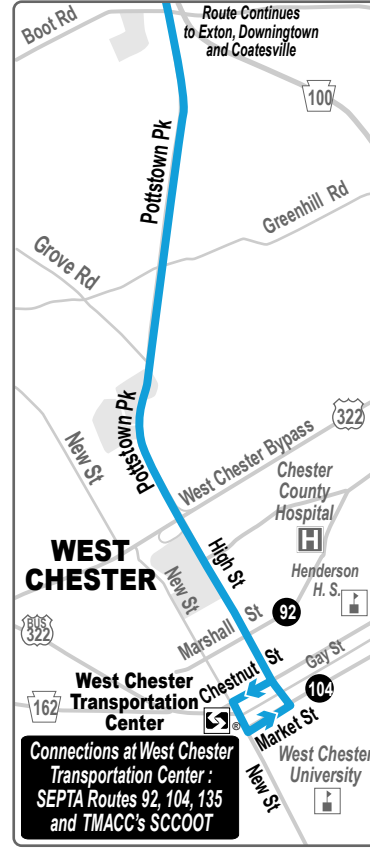

Route 135

© SEPTA
8/2021

Connections at West Chester Transportation Center:
SEPTA Routes 92, 104, 135 and TMACC's SCCOOT