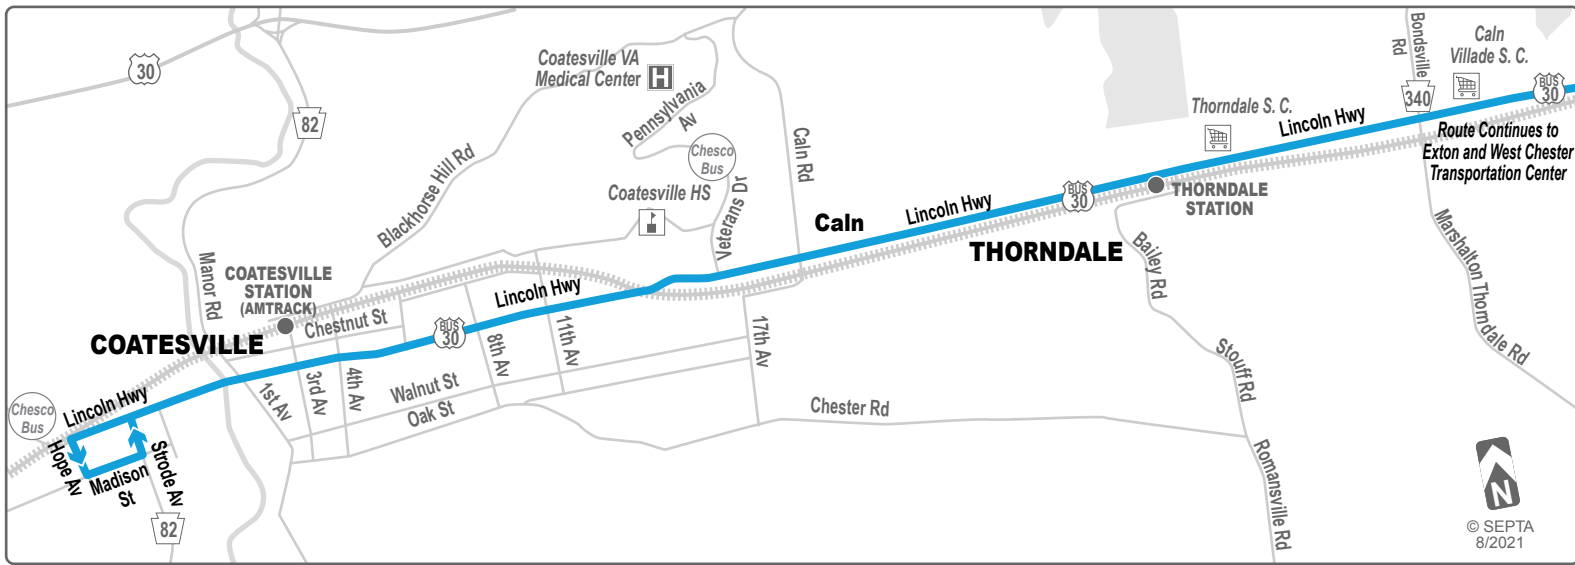

Route 135

© SEPTA
8/2021

Connections at West Chester Transportation Center:
SEPTA Routes 92, 104, 135 and TMACC's SCCOOT