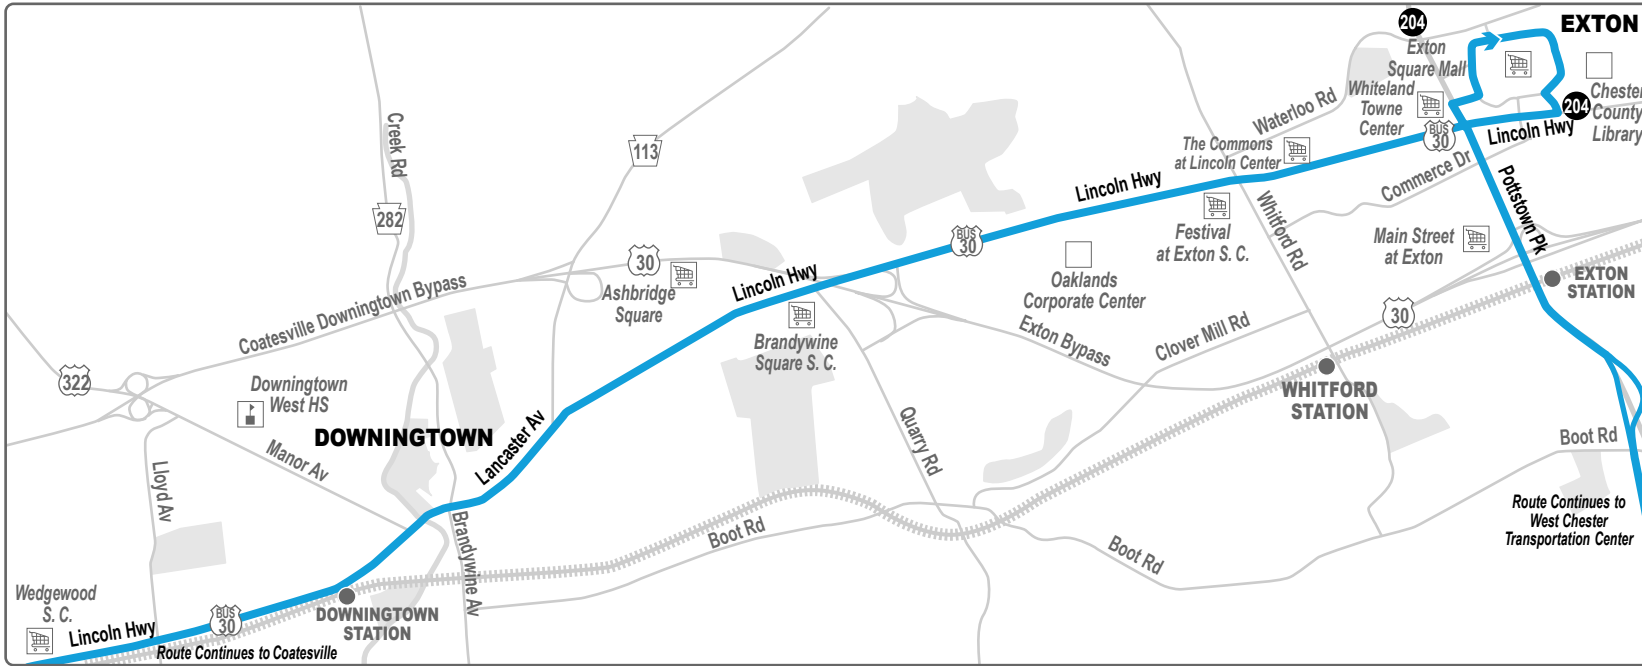

Route 135

© SEPTA
8/2021

Connections at West Chester Transportation Center:
SEPTA Routes 92, 104, 135 and TMACC's SCCOOT