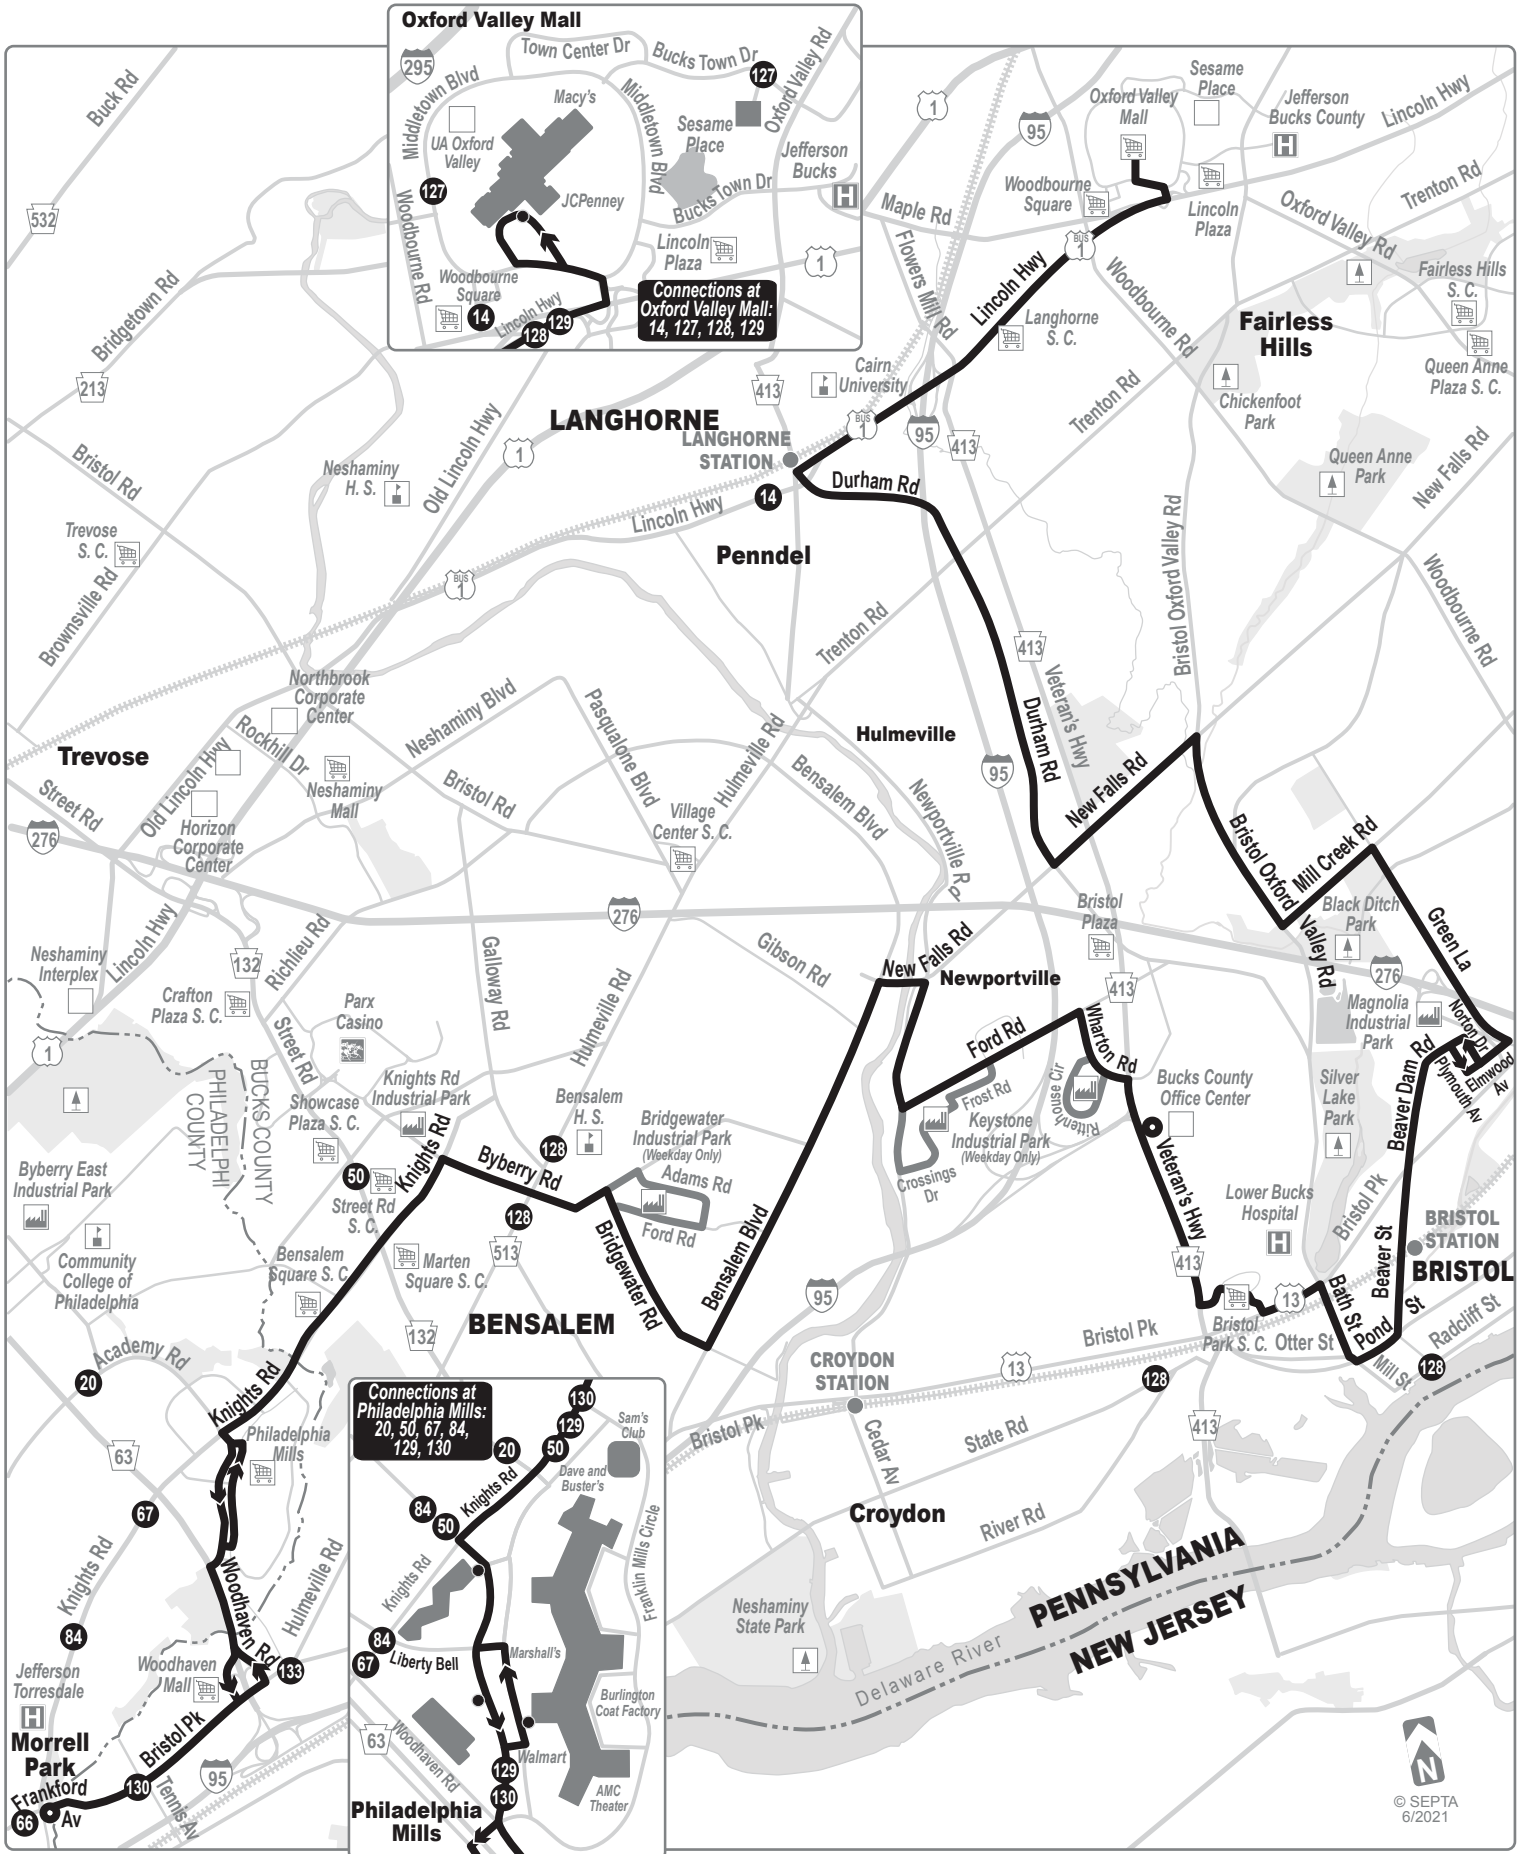

Route 129

Oxford Valley Mall

Connections at Oxford Valley Mall:
14, 127, 128, 129

Connections at Philadelphia Mills:
20, 50, 67, 84, 129, 130