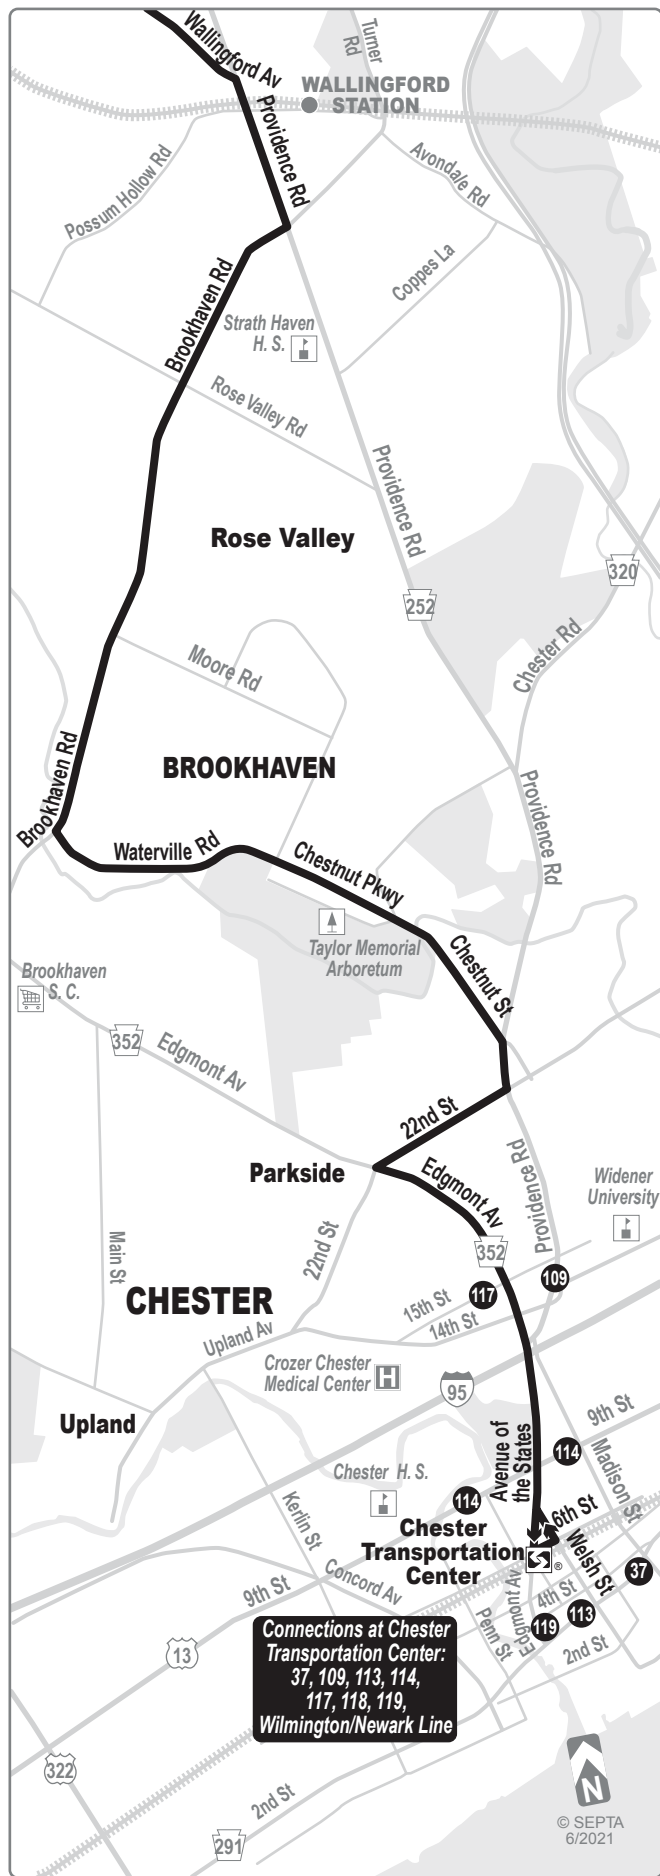

# Route 118

**Connections at Chester Transportation Center:**  
 37, 109, 113, 114,  
 117, 118, 119,  
 Wilmington/Newark Line