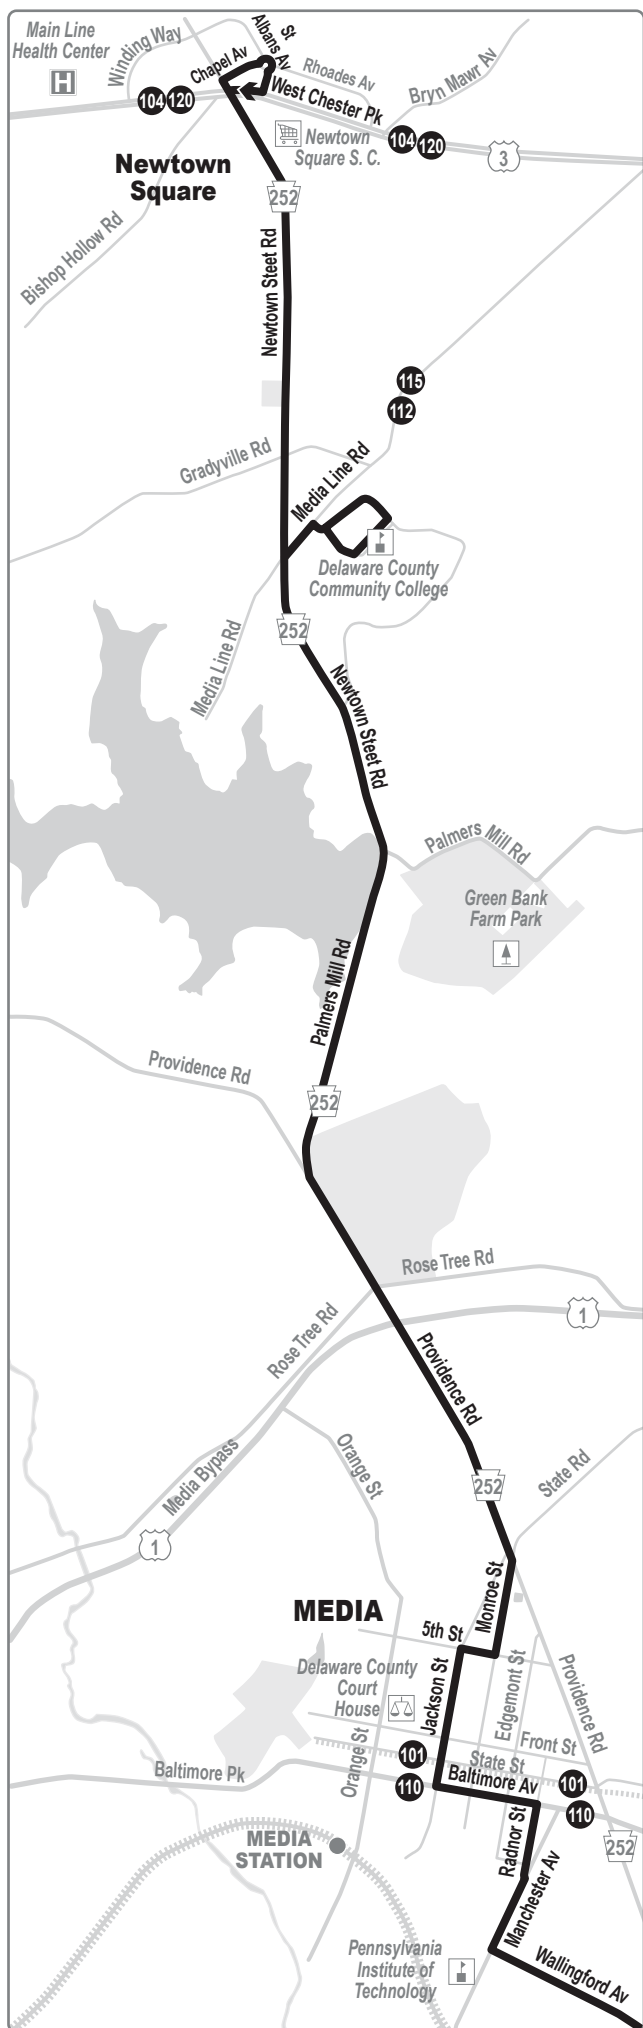

# Route 118

**Connections at Chester Transportation Center:**  
 37, 109, 113, 114,  
 117, 118, 119,  
 Wilmington/Newark Line