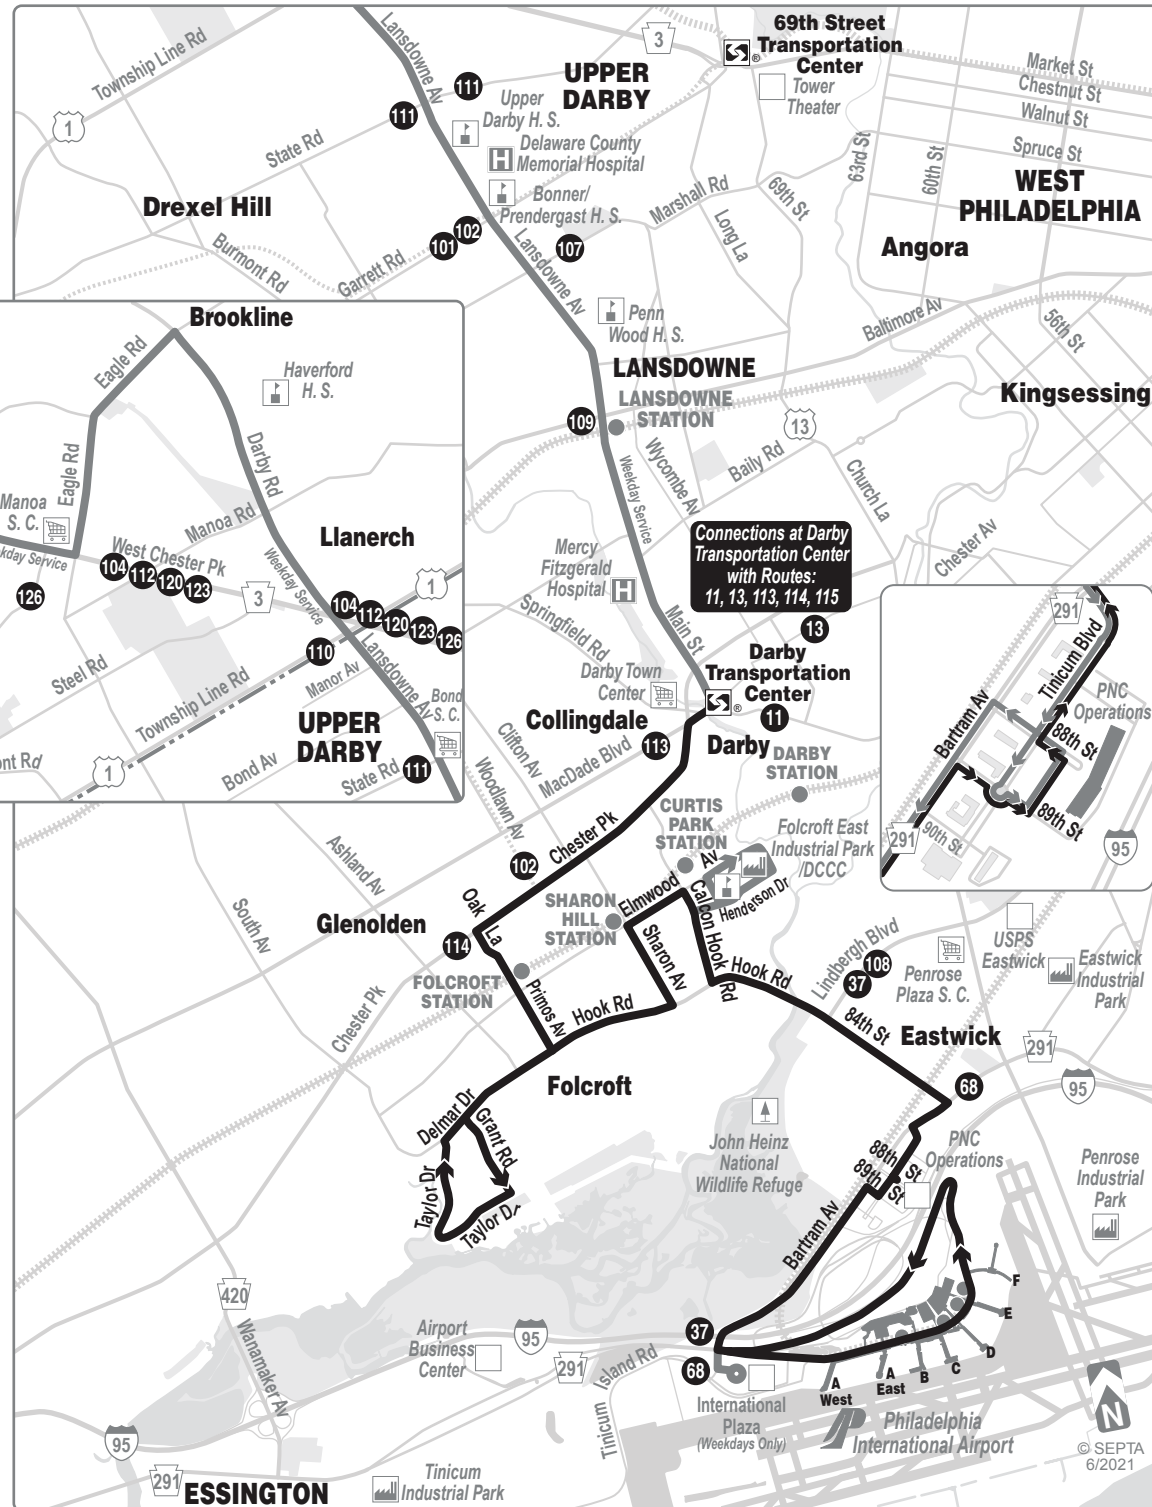

# Route 115

**Connections at Darby Transportation Center with Routes:**  
11, 13, 113, 114, 115

TERMINAL A WEST
American Airlines International and Caribbean British Airways Icelandair Lufthansa Qatar Airlines
TERMINAL A EAST
Aer Lingus Airlines American Airlines
TERMINAL B/C
American Airlines The Airport Marriott Hotel
TERMINAL D
Air Canada Alaska Airlines Delta Air Lines/Delta Connection Sun Country Airlines United
TERMINAL E
Frontier Jet Blue Southwest Airlines Spirit Airlines
TERMINAL F
American Eagle