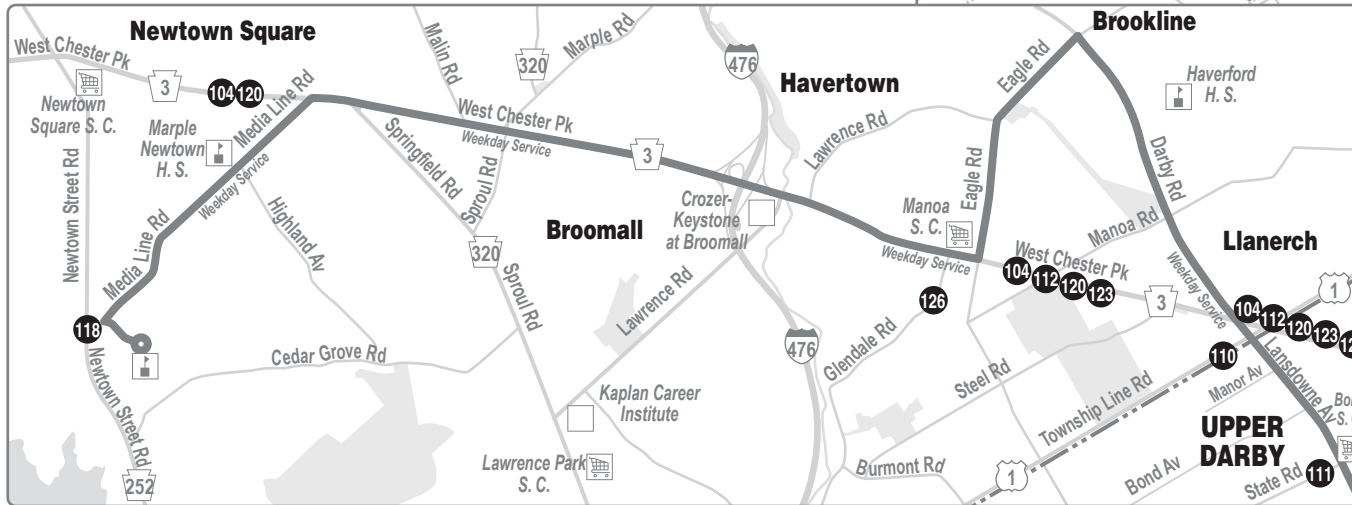

# Route 115

**Connections at Darby Transportation Center with Routes:**  
11, 13, 113, 114, 115

TERMINAL A WEST
American Airlines International and Caribbean British Airways Icelandair Lufthansa Qatar Airlines
TERMINAL A EAST
Aer Lingus Airlines American Airlines
TERMINAL B/C
American Airlines The Airport Marriott Hotel
TERMINAL D
Air Canada Alaska Airlines Delta Air Lines/Delta Connection Sun Country Airlines United
TERMINAL E
Frontier Jet Blue Southwest Airlines Spirit Airlines
TERMINAL F
American Eagle