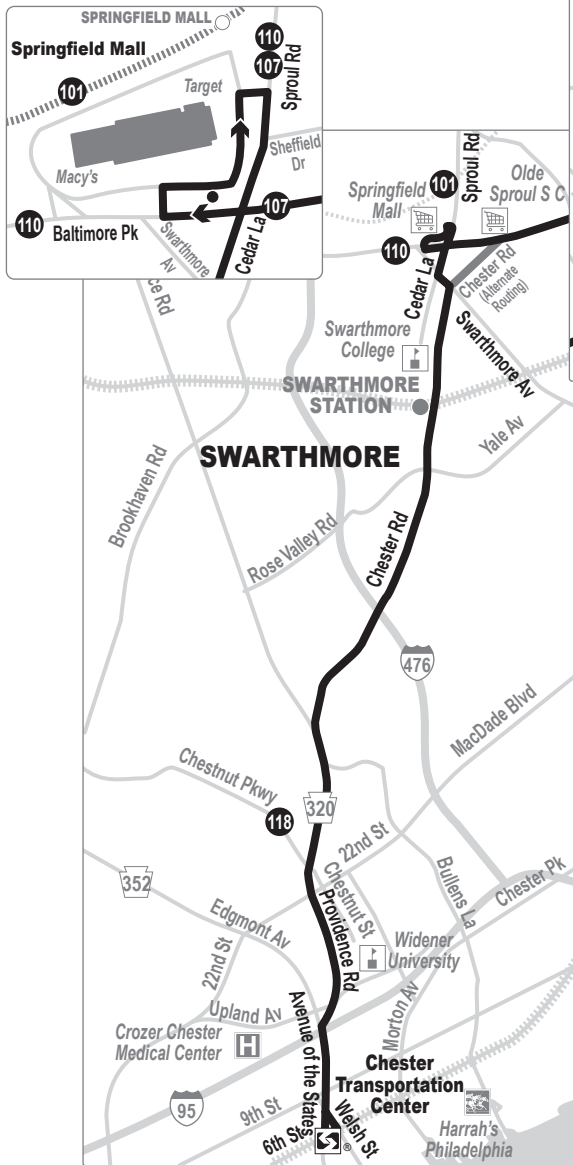

Route 109

Connections at 69th Street Transportation Center:
 Market-Frankford Line,
 Norristown High Speed Line
 21, 30, 65, 68, 101, 102, 103, 104,
 105, 106, 107, 108, 109, 110, 111,
 112, 113, 120, 123, 126

Connections at Chester Transportation Center:
 37, 109, 113, 114,
 117, 118, 119,
 Wilmington/Newark Line

© SEPTA 8/2021