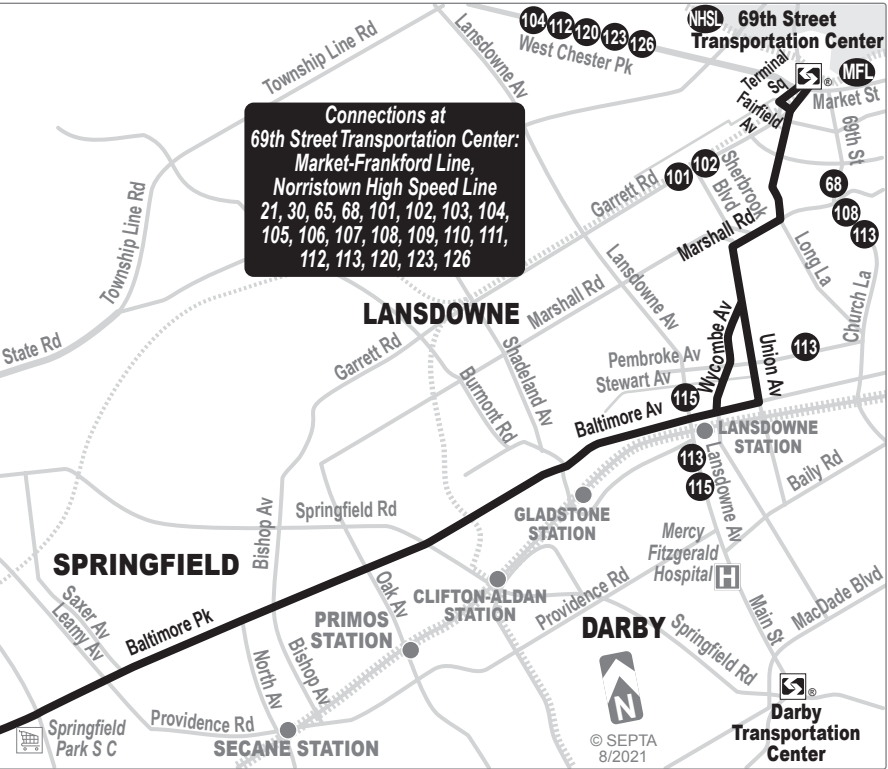

Route 109

Connections at 69th Street Transportation Center:
 Market-Frankford Line,
 Norristown High Speed Line
 21, 30, 65, 68, 101, 102, 103, 104,
 105, 106, 107, 108, 109, 110, 111,
 112, 113, 120, 123, 126

Connections at Chester Transportation Center:
 37, 109, 113, 114,
 117, 118, 119,
 Wilmington/Newark Line

© SEPTA 8/2021