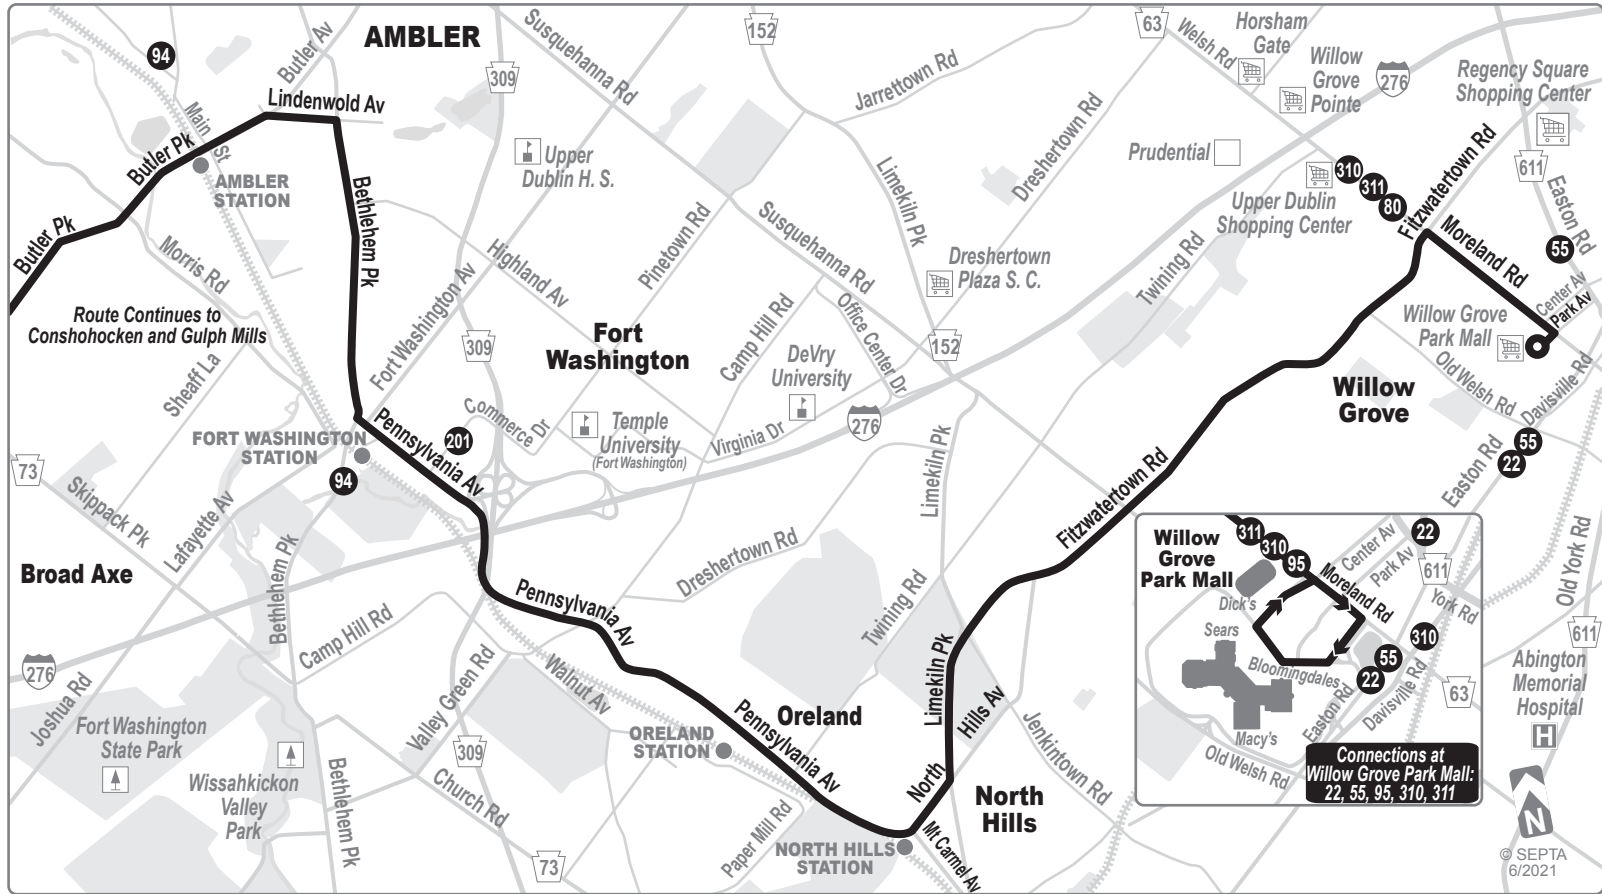

Route 95

94
Butler Pk
Main St
AMBLER STATION
Morris Rd
Route Continues to Conshohocken and Gulph Mills
Sheaff La

73
Skippack Pk
Lafayette Av
FORT WASHINGTON STATION
Bethlehem Pk
94

276
Joshua Rd
Fort Washington State Park
Wissahickon Valley Park
Bethlehem Pk
309
Valley Green Rd
Church Rd
73

309
Lindenwold Av
Susquehanna Rd
152
Jarrettown Rd
Dreshertown Rd
Upper Dublin H. S.
Highland Av
Pinetown Rd
Susquehanna Rd
Camp Hill Rd
DeVry University

201
Commerce Dr
Temple University (Fort Washington)
Virginia Dr
276
Office Center Dr
152
Limekiln Pk

276
Dreshertown Rd
Twining Rd
Limekiln Pk
Hills Av
Jenkintown Rd

ORELAND STATION
NORTH HILLS STATION
Paper Mill Rd
Mt Camel Av

63
Welsh Rd
Horsham Gate
Willow Grove Pointe
Regency Square Shopping Center
Prudential
Upper Dublin Shopping Center
310
311
80
Fitzwater Rd
Moreland Rd
55
Easton Rd

Willow Grove Park Mall
Old Welsh Rd
Davisville Rd
Easton Rd
22
55

Center Av
York Rd
611
Abington Memorial Hospital

611
Old Welsh Rd

Willow Grove Park Mall

311
310
95
Center Av
Moreland Rd
22
611
York Rd
Dick's
Sears
Bloomingdales
Macy's
Easton Rd
Davisville Rd
310
55
63