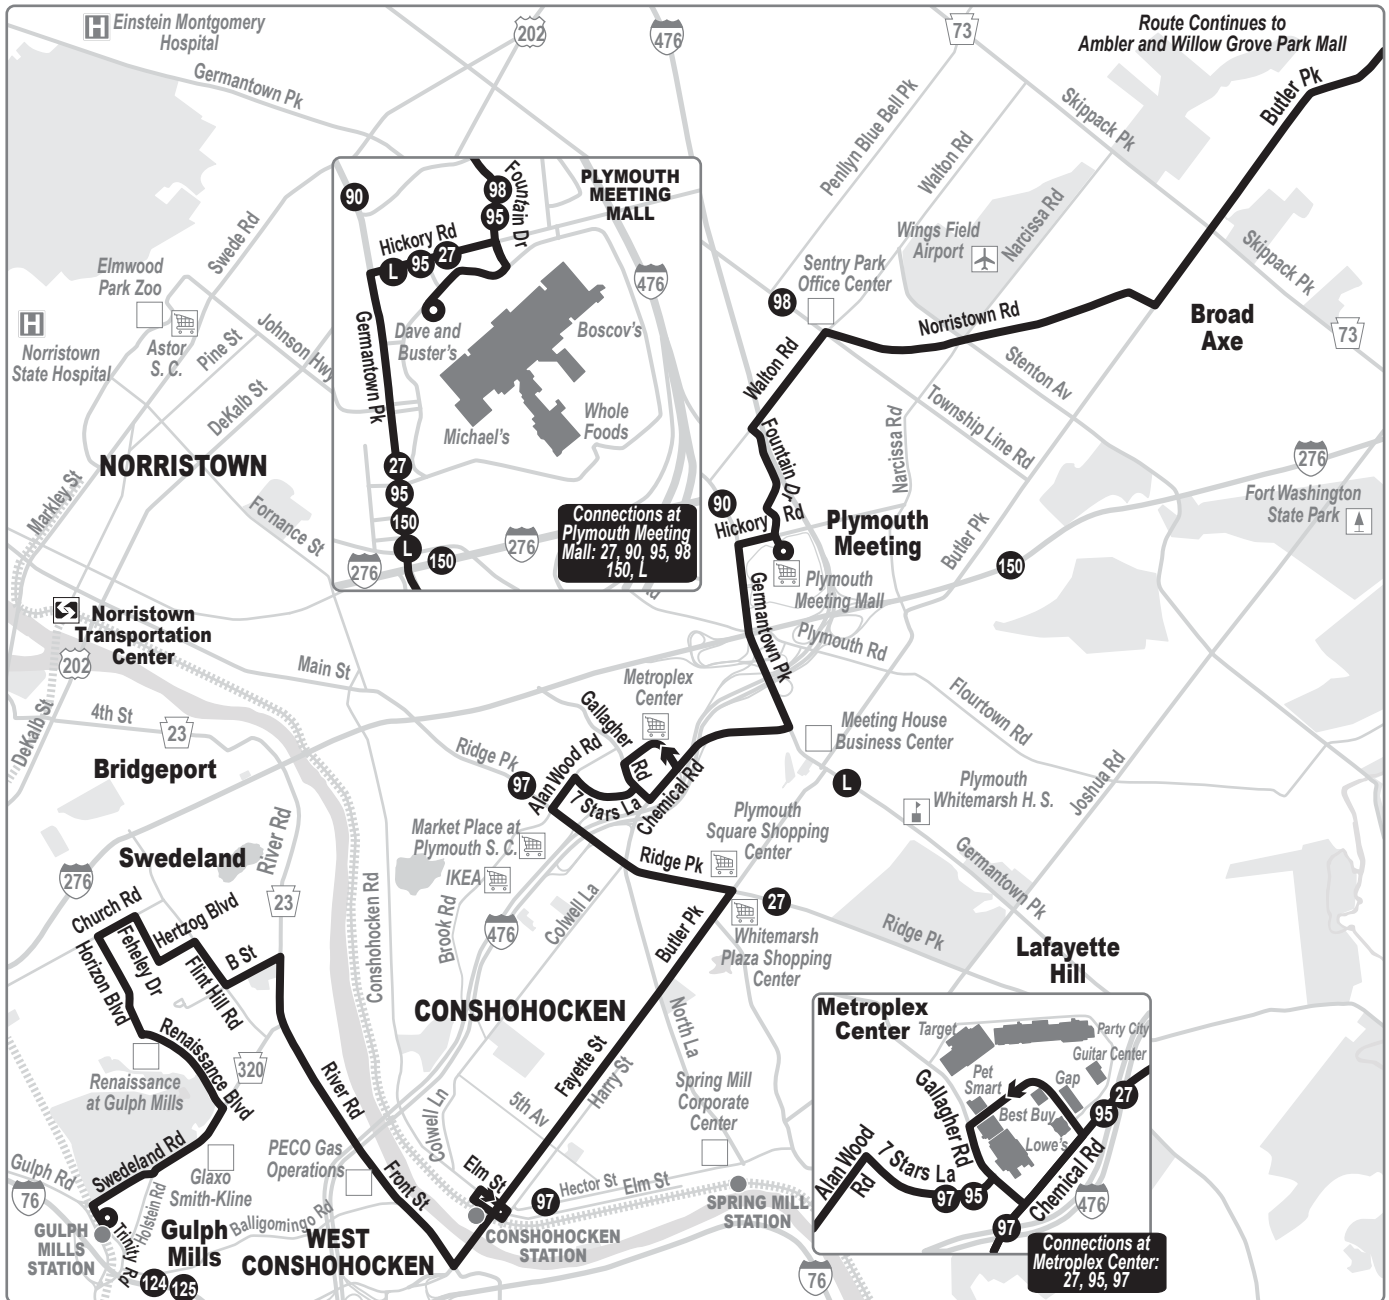

Route 95

94
Butler Pk
Main St
AMBLER STATION
Morris Rd
Route Continues to Conshohocken and Gulph Mills
Sheaff La

73
Skippack Pk
Lafayette Av
FORT WASHINGTON STATION
Bethlehem Pk
94

276
Joshua Rd
Fort Washington State Park
Wissahickon Valley Park
Bethlehem Pk
309
Valley Green Rd
Church Rd
73

309
Lindenwold Av
Susquehanna Rd
152
Jarrettown Rd
Dreshertown Rd
Upper Dublin H. S.
Highland Av
Pinetown Rd
Susquehanna Rd
Camp Hill Rd
DeVry University

201
Commerce Dr
Temple University (Fort Washington)
Virginia Dr
276
Office Center Dr
152
Limekiln Pk

276
Dreshertown Rd
Twining Rd
Limekiln Pk
Hills Av
Jenkintown Rd

ORELAND STATION
NORTH HILLS STATION
Paper Mill Rd
Mt Camel Av

63
Welsh Rd
Horsham Gate
Willow Grove Pointe
Regency Square Shopping Center
Prudential
Upper Dublin Shopping Center
310
311
80
Fitzwater Rd
Moreland Rd
55
Easton Rd

Willow Grove Park Mall
Old Welsh Rd
Davisville Rd
Easton Rd
22
55

Center Av
York Rd
611
Abington Memorial Hospital

611
Old Welsh Rd

Willow Grove Park Mall

311
310
95
Center Av
Moreland Rd
22
611
York Rd
Dick's
Sears
Bloomingdales
Macy's
Easton Rd
Davisville Rd
310
55
63