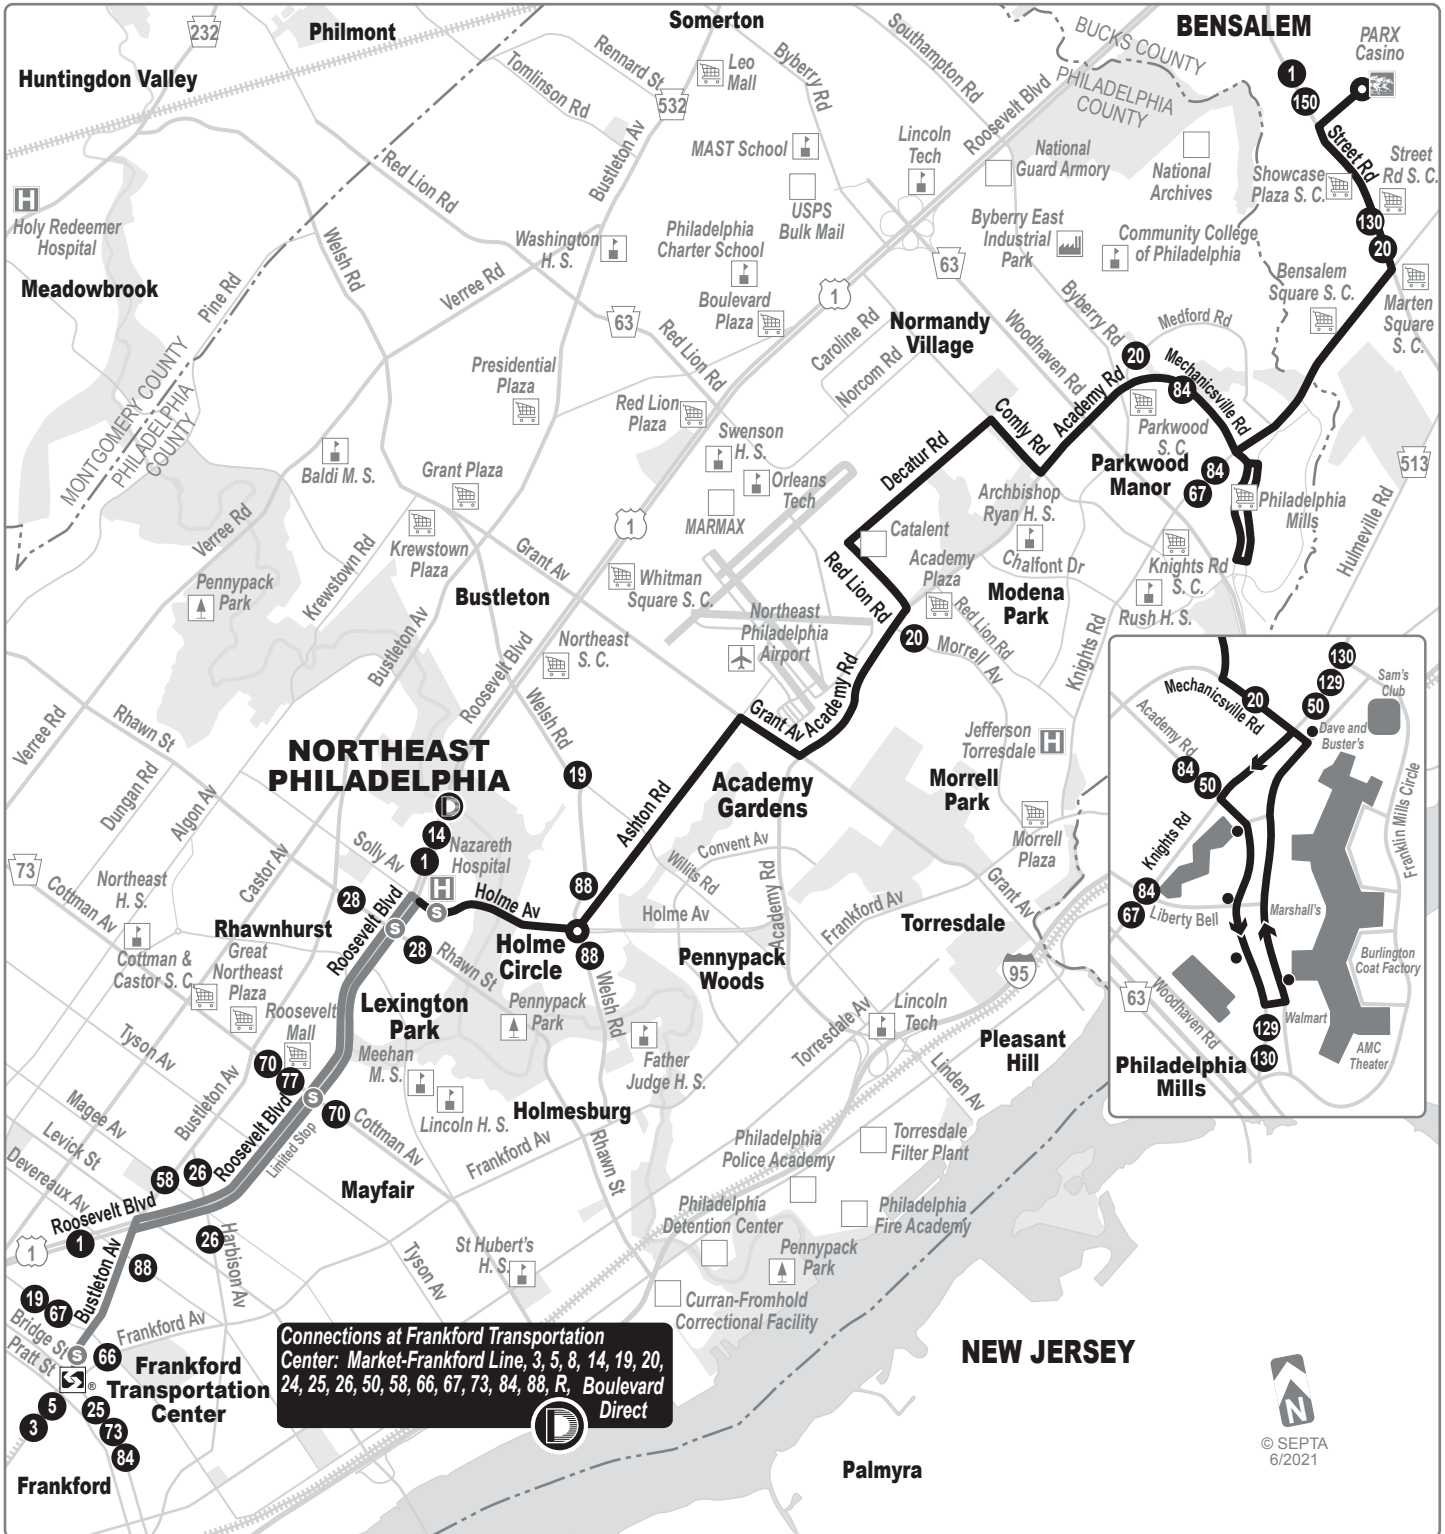

Route 50

Connections at Frankford Transportation Center: Market-Frankford Line, 3, 5, 8, 14, 19, 20, 24, 25, 26, 50, 58, 66, 67, 73, 84, 88, R, Boulevard Direct