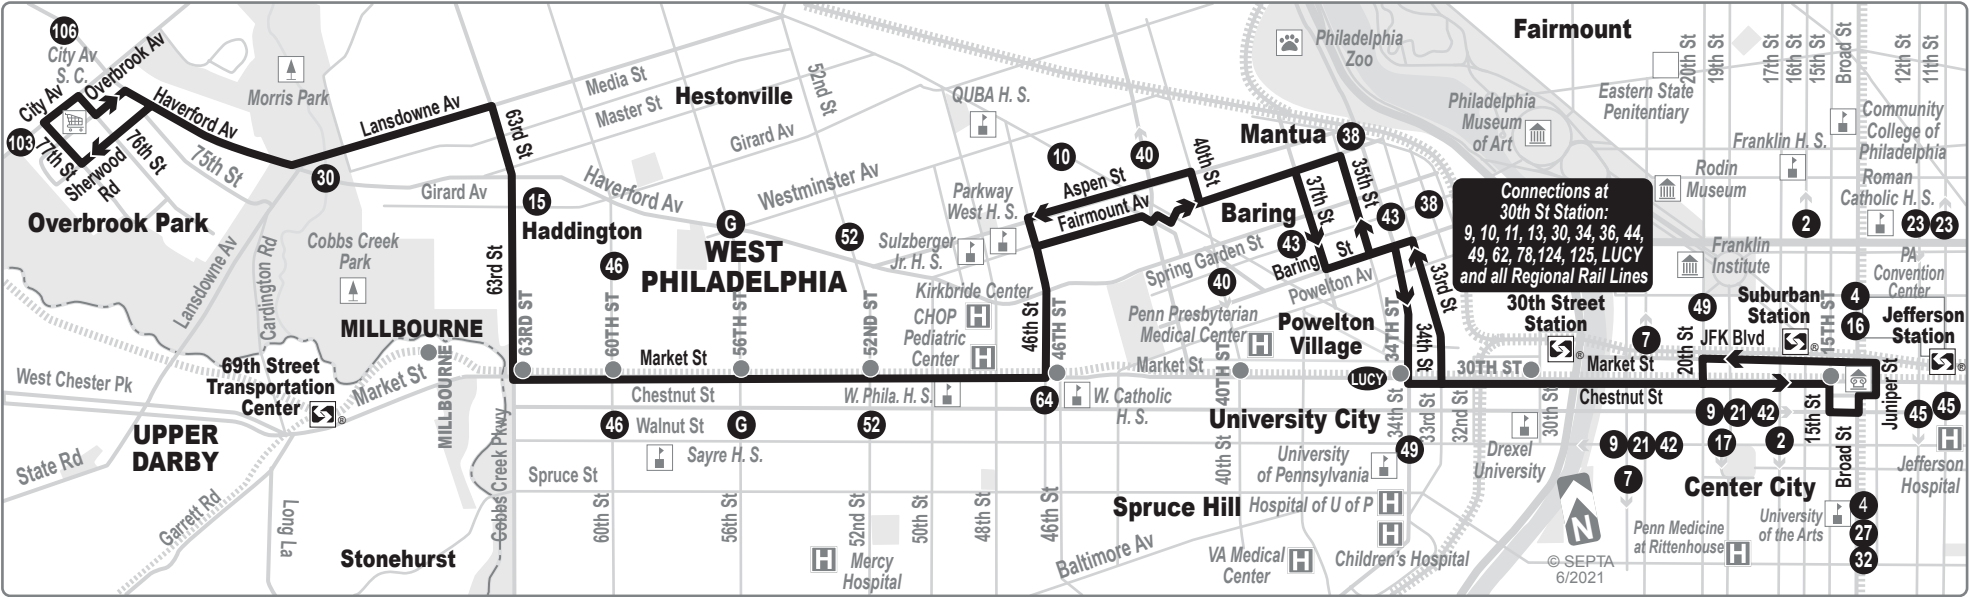

Route 31

Connections at 30th St Station:
 9, 10, 11, 13, 30, 34, 36, 44,
 49, 62, 78, 124, 125, LUCY
 and all Regional Rail Lines