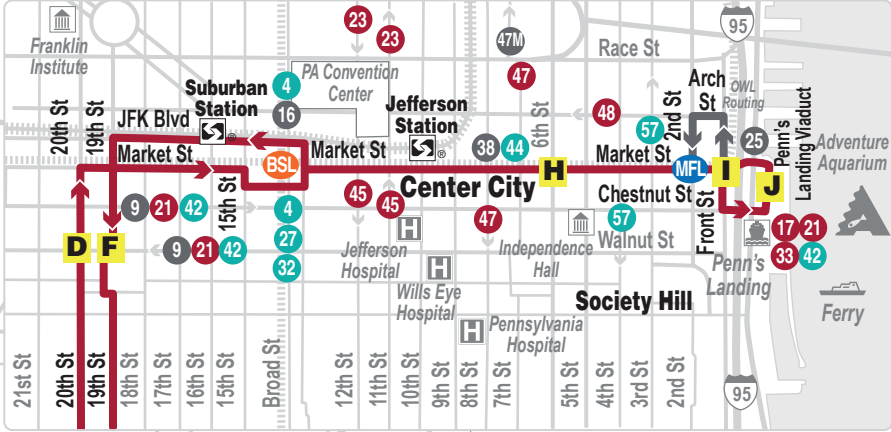

Route 17

A B C

Yellow Squared Letters on the Timepoints correspond with the Yellow Square on the Map indicating the stop location

© SEPTA
6/2021