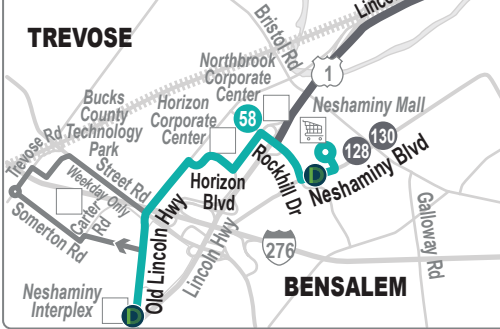

# Route 14

**Boulevard Direct Bus - Frankford Transportation Center To Neshaminy Mall**

SEPTA's Boulevard Direct bus similar to Route 14, also serves Roosevelt Boulevard between Frankford Transportation Center and the Neshaminy Mall with limited stops. A free interchange between Route 14 and Boulevard Direct service - for same direction travel is provided for SEPTA Key card users, within 90 minutes of boarding, at any Boulevard Direct stop between Frankford Transportation Center and Neshaminy Mall. Customers traveling toward Oxford Valley Mall can take a Boulevard Direct bus to Neshaminy Mall and make a free interchange to connect to Route 14 service when using a SEPTA Key card.