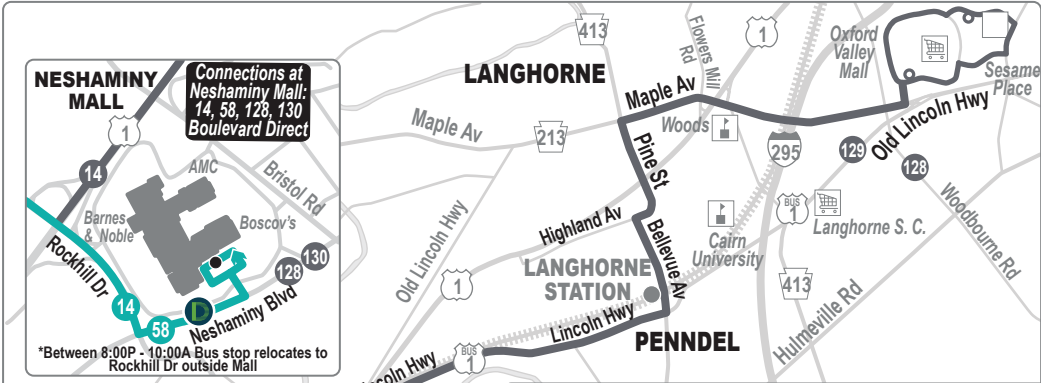

# Route 14

**Boulevard Direct Bus - Frankford Transportation Center To Neshaminy Mall**

SEPTA's Boulevard Direct bus similar to Route 14, also serves Roosevelt Boulevard between Frankford Transportation Center and the Neshaminy Mall with limited stops. A free interchange between Route 14 and Boulevard Direct service - for same direction travel is provided for SEPTA Key card users, within 90 minutes of boarding, at any Boulevard Direct stop between Frankford Transportation Center and Neshaminy Mall. Customers traveling toward Oxford Valley Mall can take a Boulevard Direct bus to Neshaminy Mall and make a free interchange to connect to Route 14 service when using a SEPTA Key card.