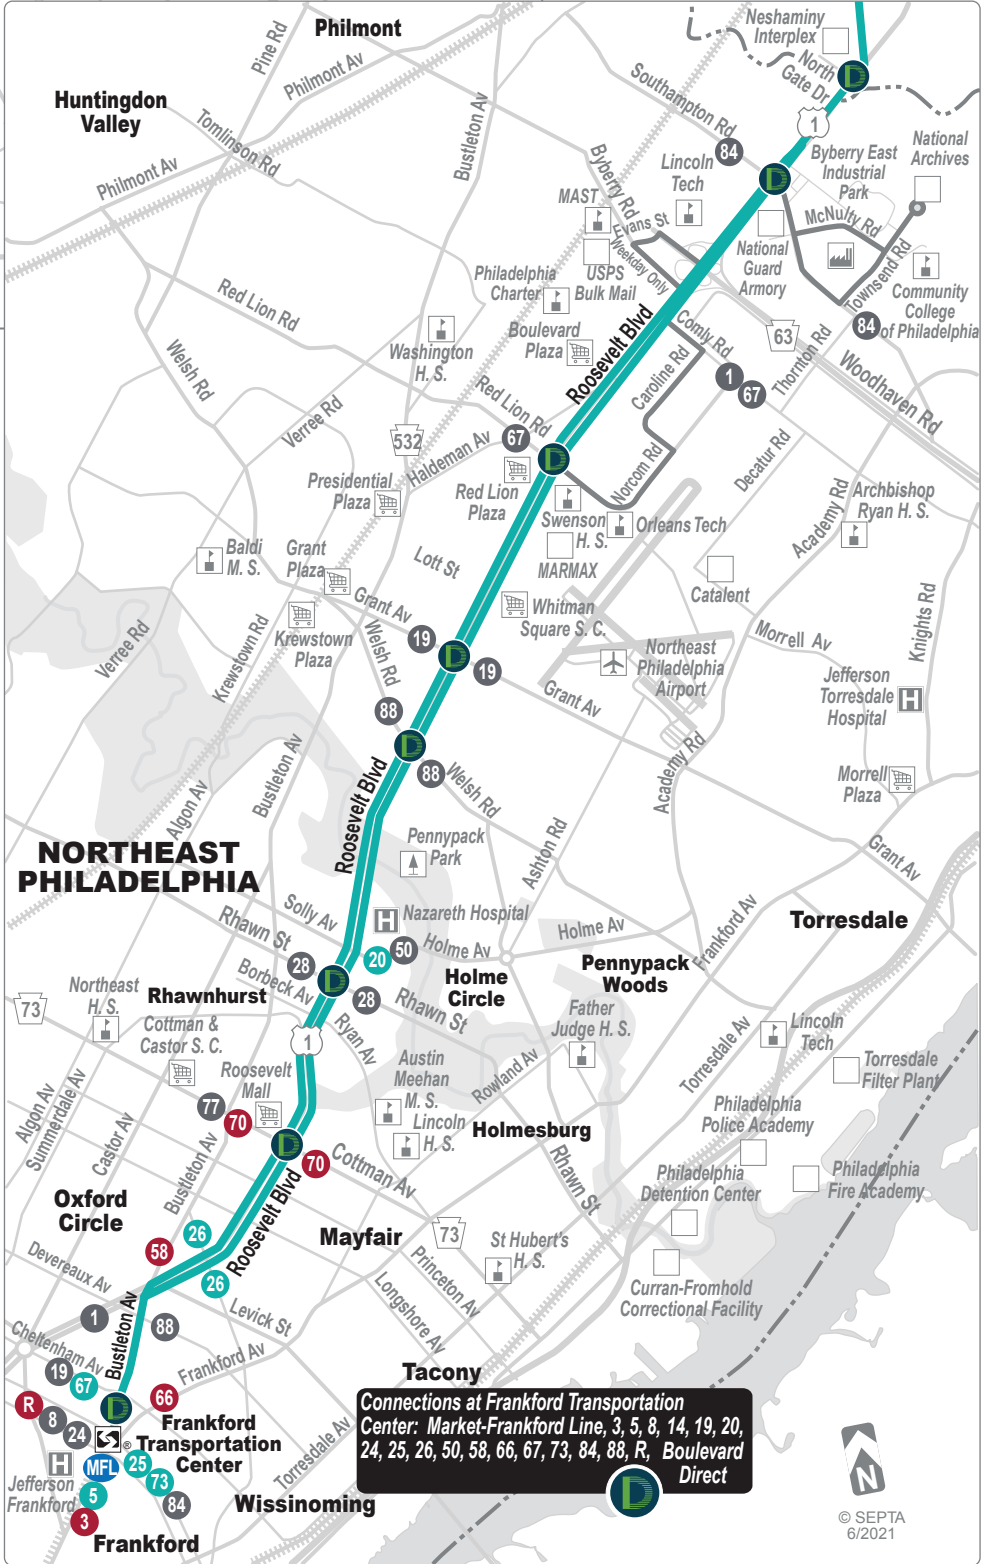

# Route 14

**Boulevard Direct Bus - Frankford Transportation Center To Neshaminy Mall**

SEPTA's Boulevard Direct bus similar to Route 14, also serves Roosevelt Boulevard between Frankford Transportation Center and the Neshaminy Mall with limited stops. A free interchange between Route 14 and Boulevard Direct service - for same direction travel is provided for SEPTA Key card users, within 90 minutes of boarding, at any Boulevard Direct stop between Frankford Transportation Center and Neshaminy Mall. Customers traveling toward Oxford Valley Mall can take a Boulevard Direct bus to Neshaminy Mall and make a free interchange to connect to Route 14 service when using a SEPTA Key card.